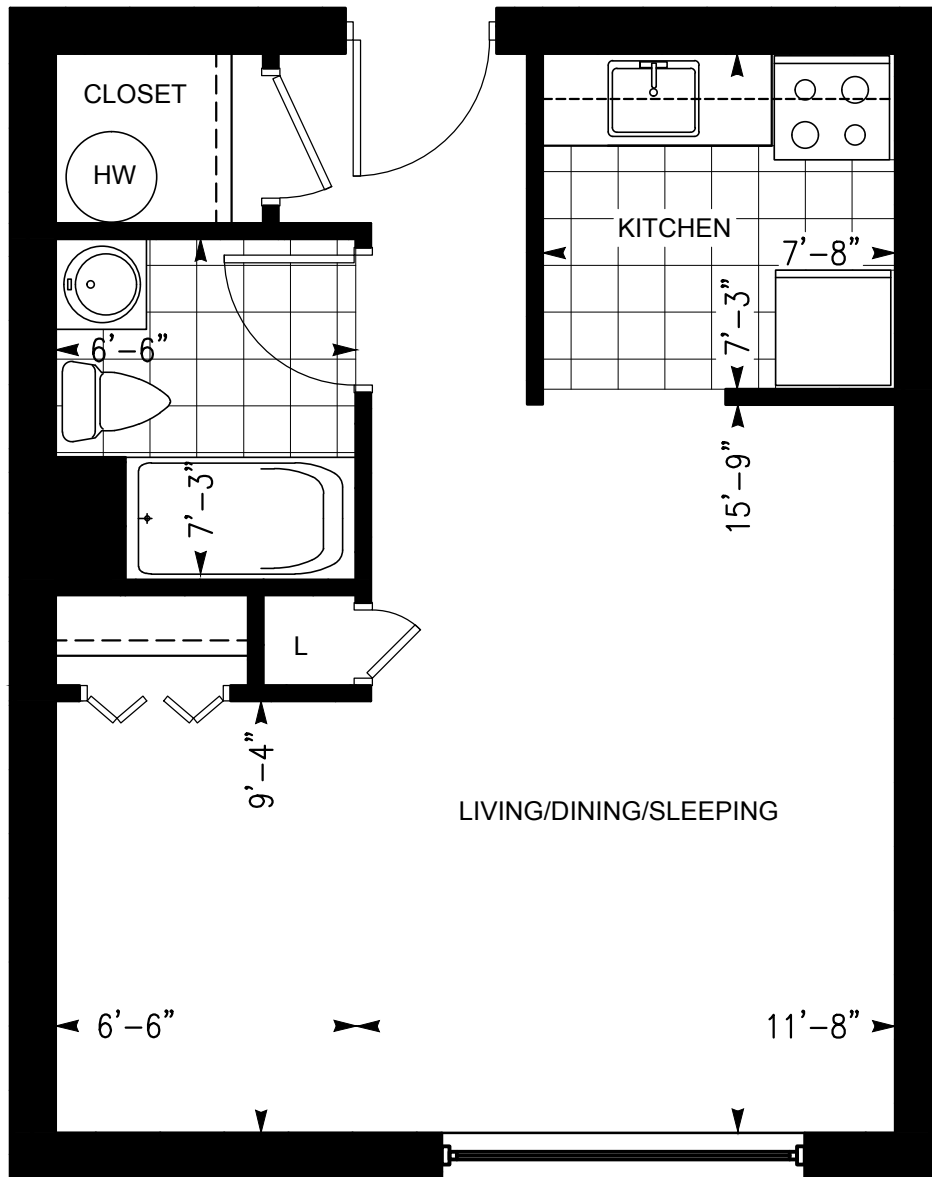

ISLAND VIEW TOWERS

8885 RIVERSIDE DRIVE, WINDSOR, ONTARIO

BACHELOR SUITE

Dimensions shown for typical floorplans are not exact, actual sizes may vary. Please contact your leasing consultant for more information.