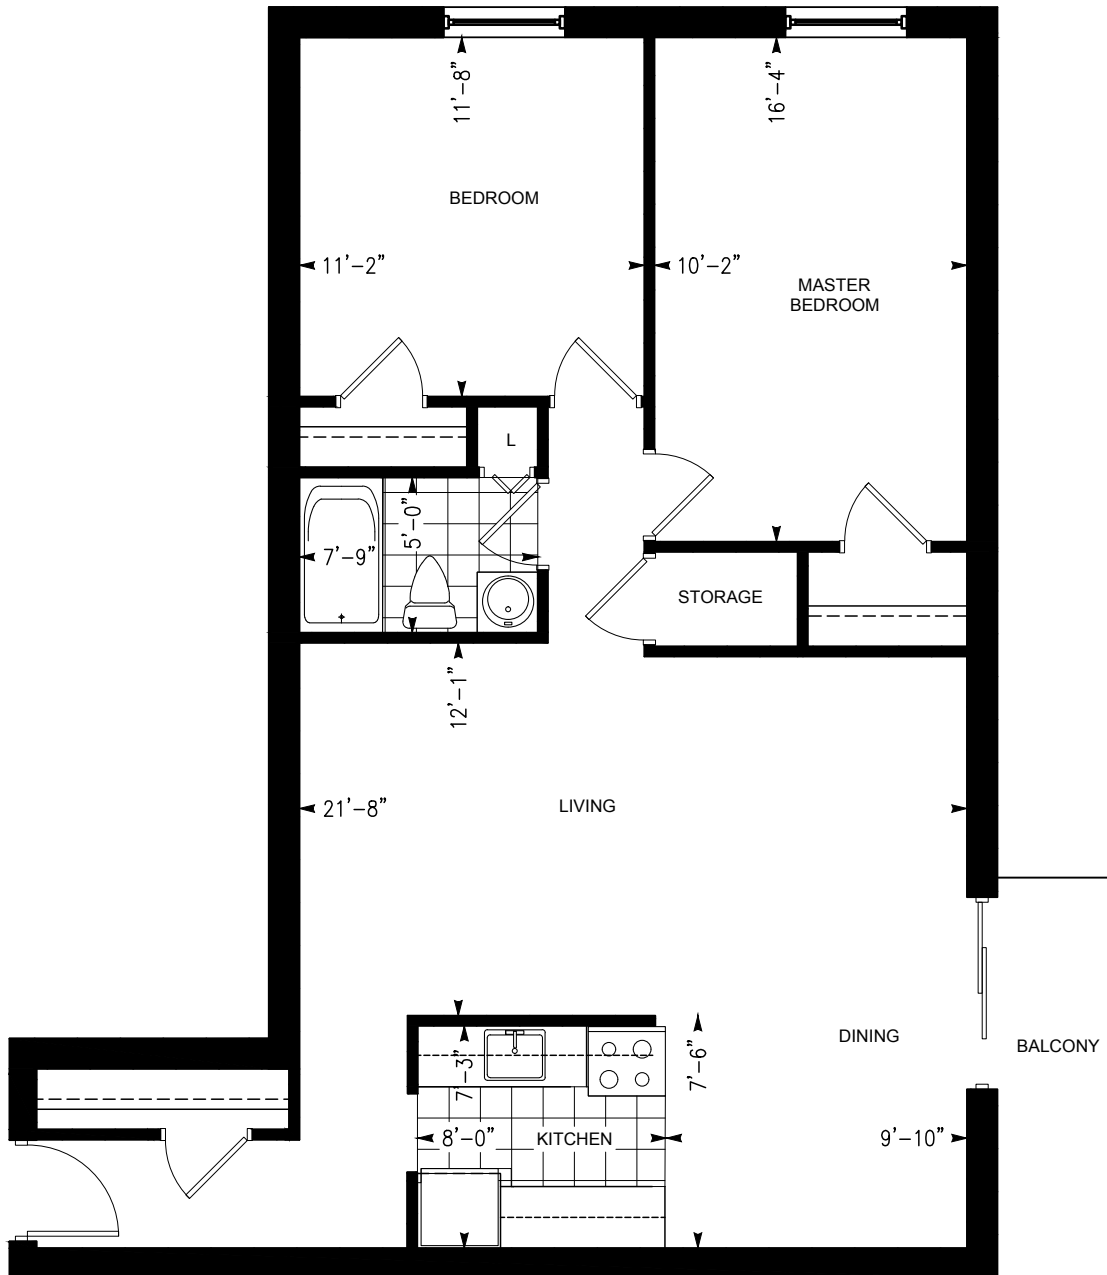

# RIVER RIDGE TOWERS

76 MARY STREET, CHATHAM, ONTARIO

TWO BEDROOM SUITE

Dimensions shown for typical floorplans are not exact, actual sizes may vary. Please contact your leasing consultant for more information.