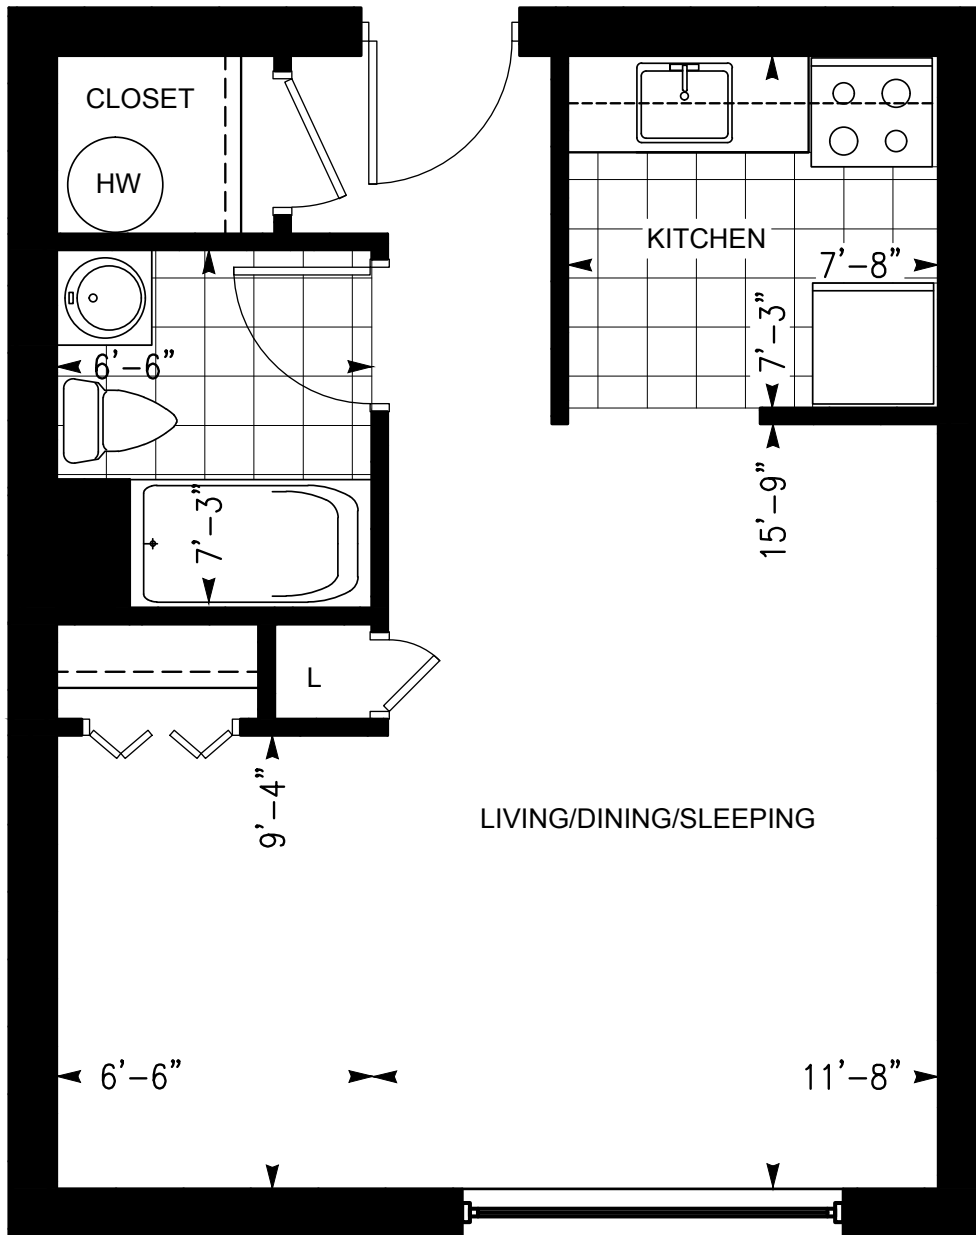

# ST. CLAIR TOWERS

8787 RIVERSIDE DRIVE, WINDSOR, ONTARIO

BACHELOR SUITE

Dimensions shown for typical floorplans are not exact, actual sizes may vary. Please contact your leasing consultant for more information.