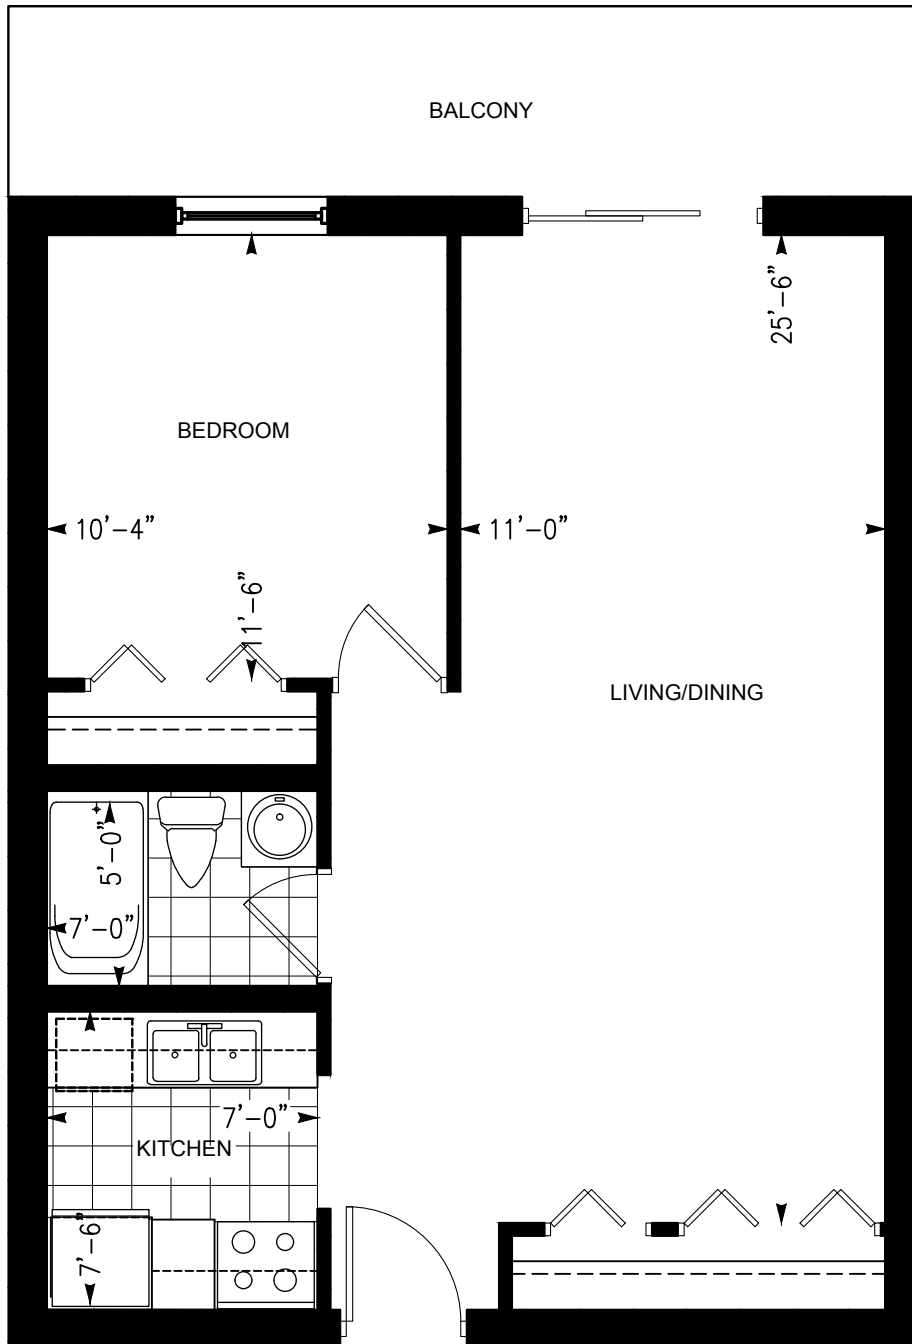

# HUNTINGTON TOWERS

645 WILLIAM STREET, LONDON, ONTARIO

ONE BEDROOM SUITE

Dimensions shown for typical floorplans are not exact, actual sizes may vary. Please contact your leasing consultant for more information.