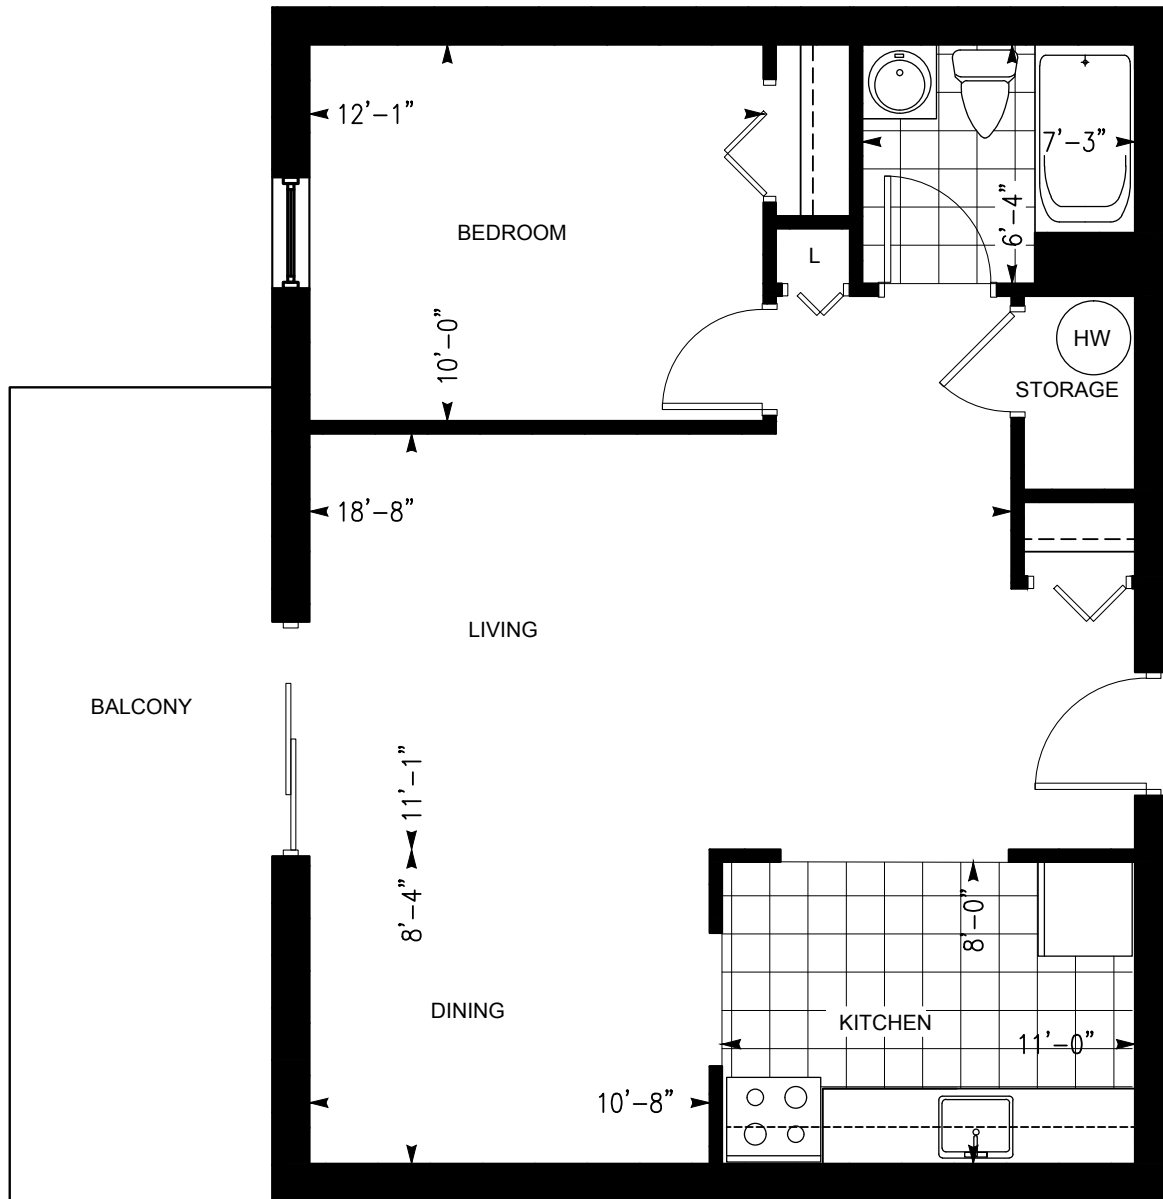

ST. CLAIR TOWERS

8787 RIVERSIDE DRIVE, WINDSOR, ONTARIO

ONE BEDROOM SUITE

Dimensions shown for typical floorplans are not exact, actual sizes may vary. Please contact your leasing consultant for more information.