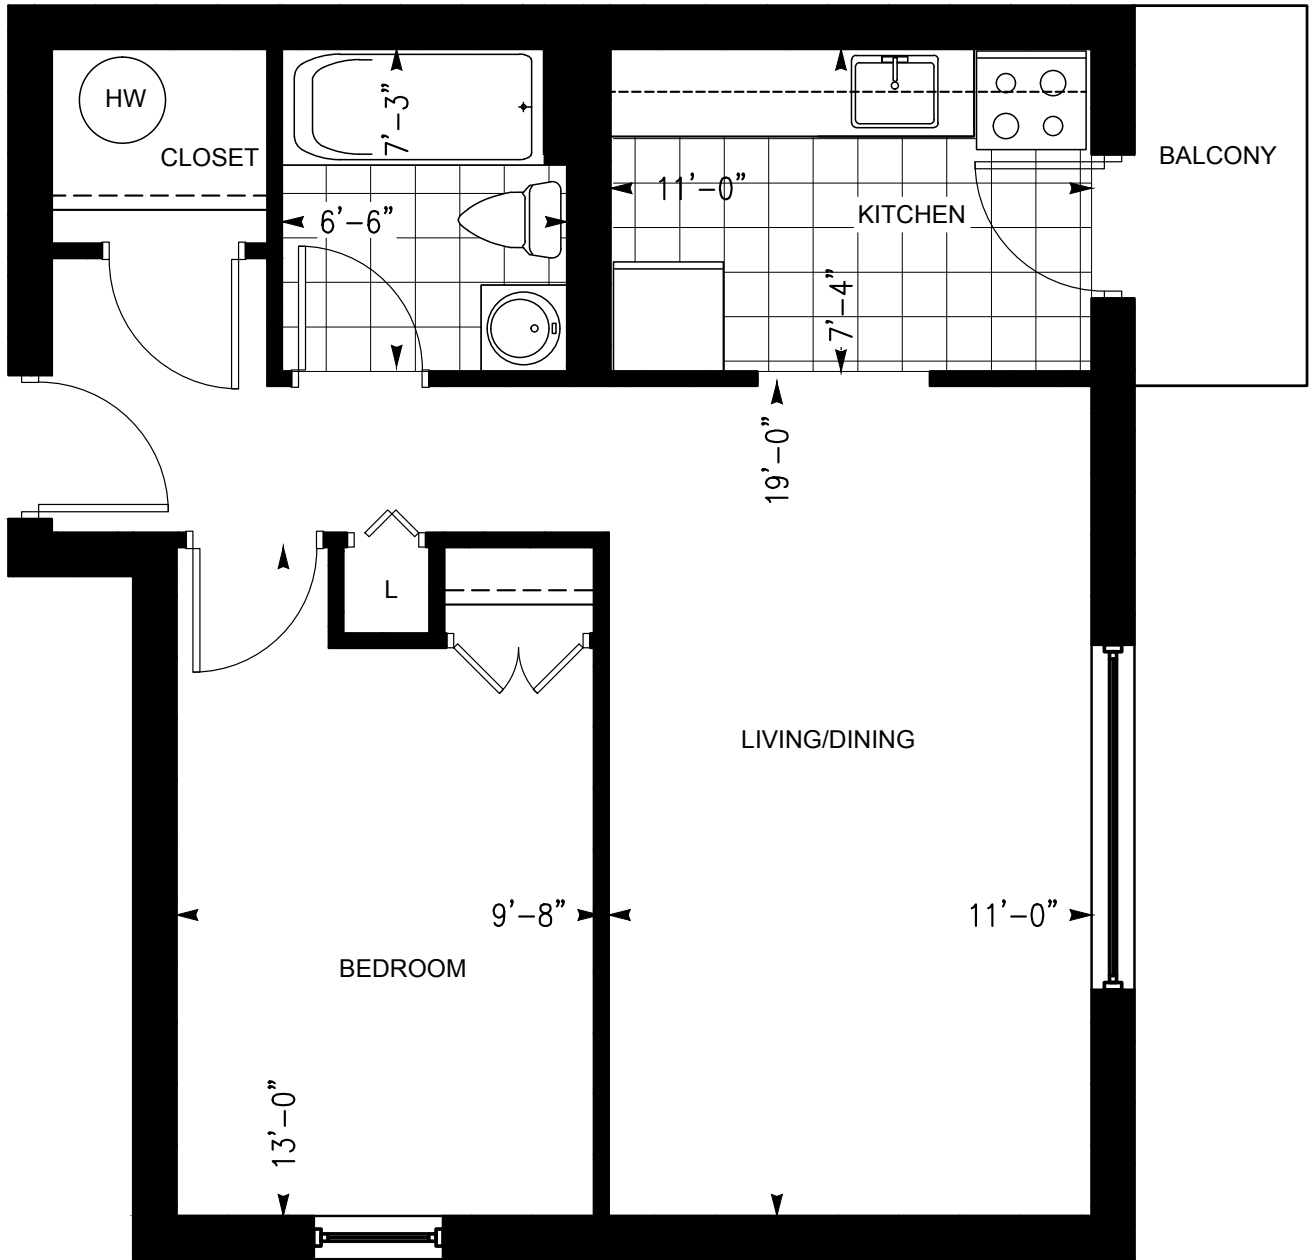

# ST. CLAIR TOWERS

8787 RIVERSIDE DRIVE, WINDSOR, ONTARIO

ONE BEDROOM SUITE

Dimensions shown for typical floorplans are not exact, actual sizes may vary. Please contact your leasing consultant for more information.