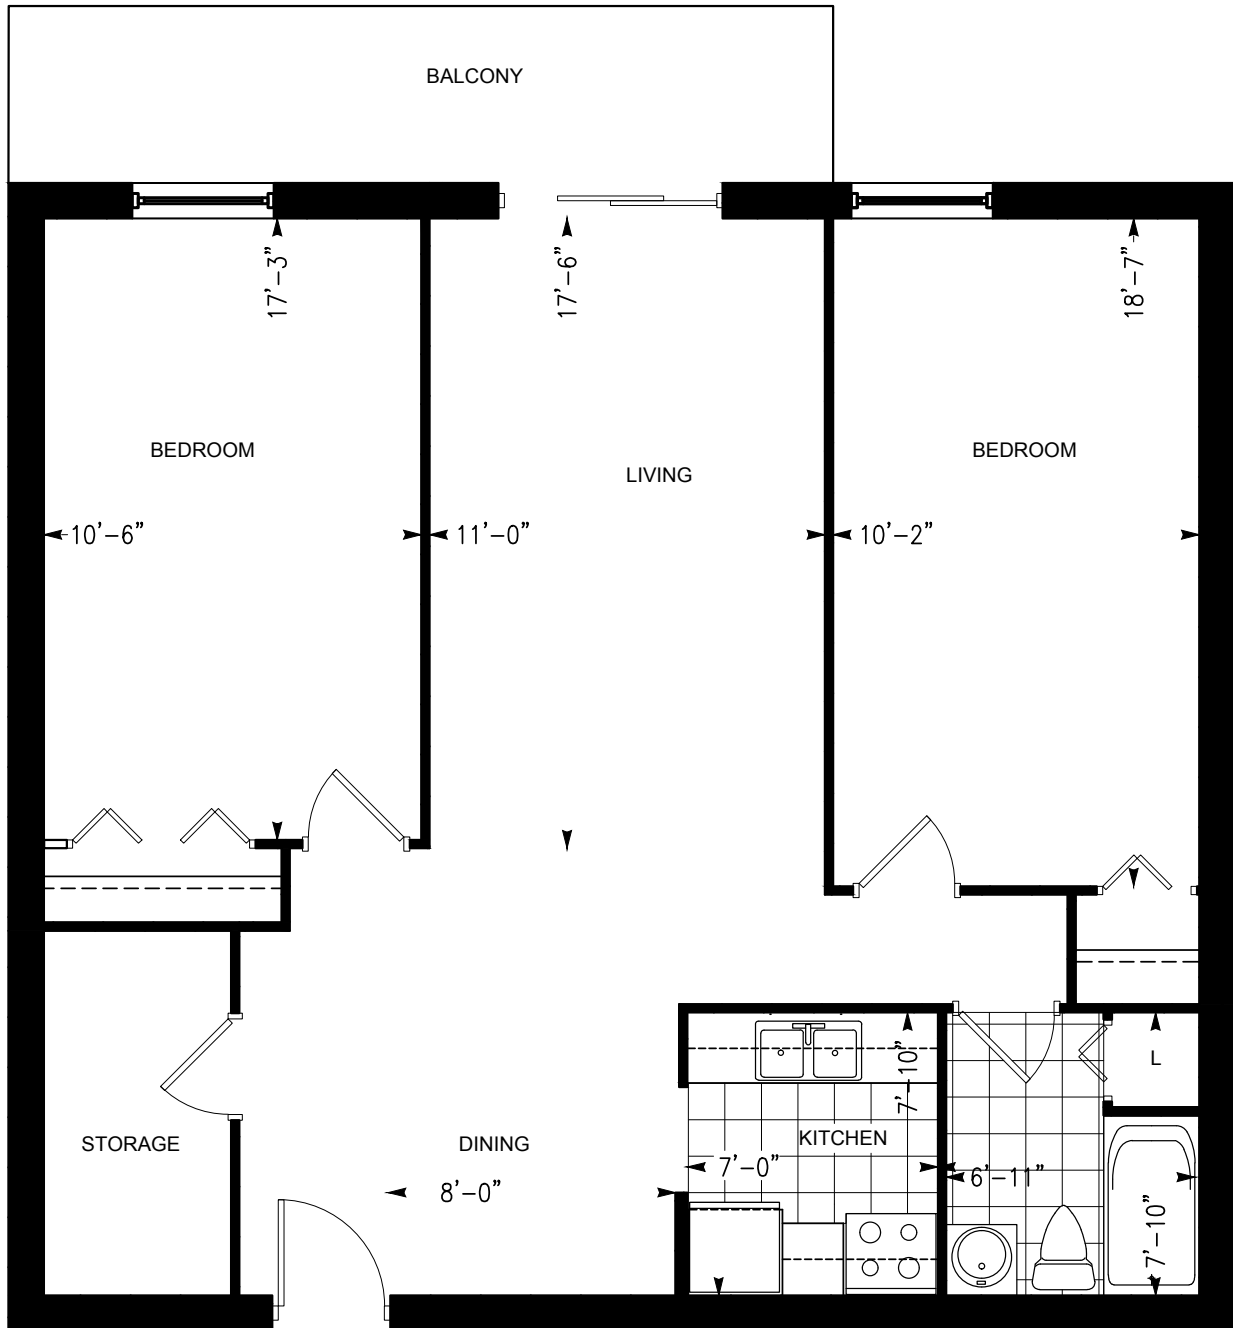

VICTORIA TOWERS

825 NINTH STREET WEST, OWEN SOUND, ONTARIO

TWO BEDROOM SUITE

Dimensions shown for typical floorplans are not exact, actual sizes may vary. Please contact your leasing consultant for more information.