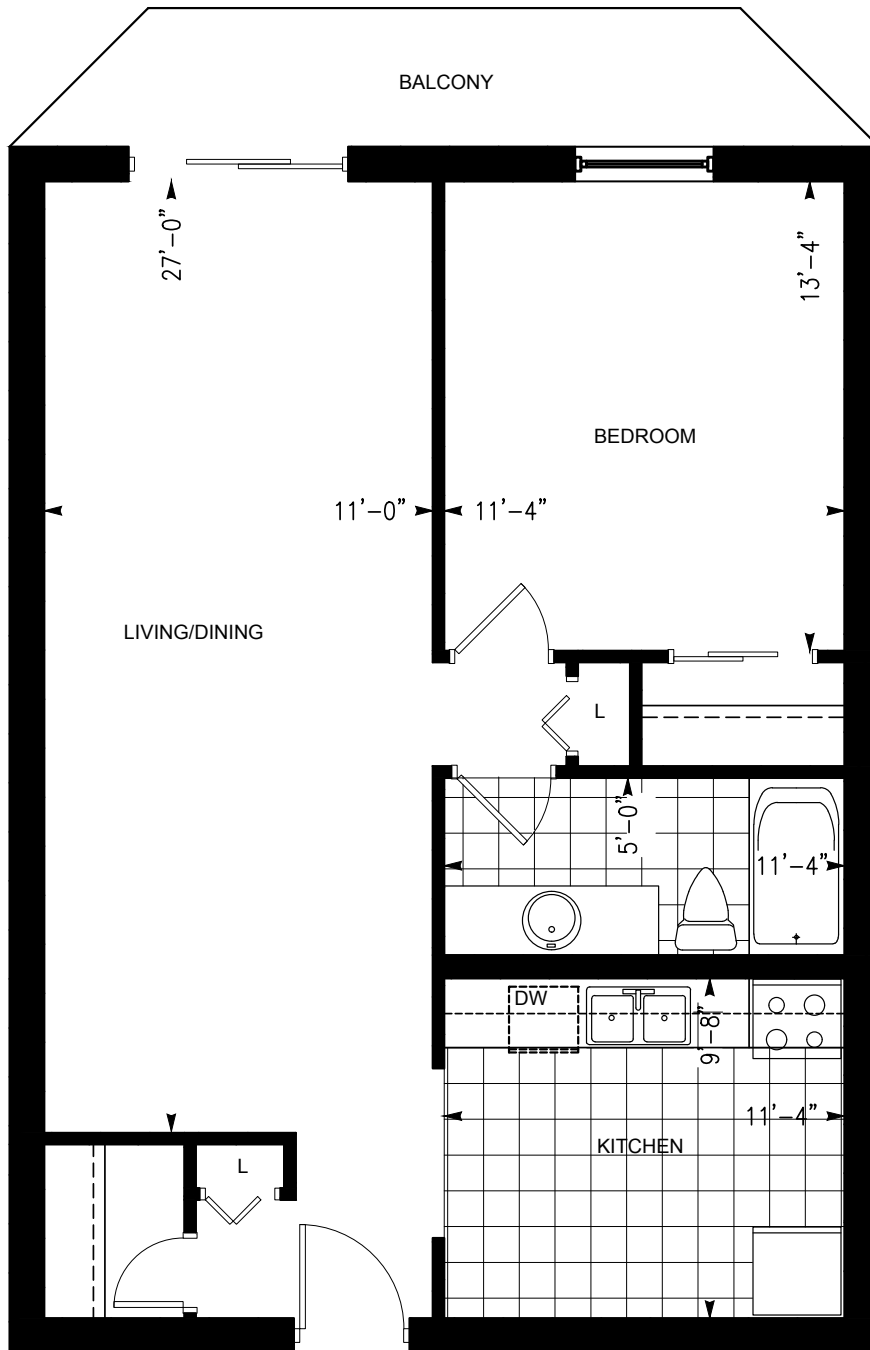

BRITTANY TOWERS II

882 KIPPS LANE, LONDON, ONTARIO

ONE BEDROOM SUITE

Dimensions shown for typical floorplans are not exact, actual sizes may vary. Please contact your leasing consultant for more information.