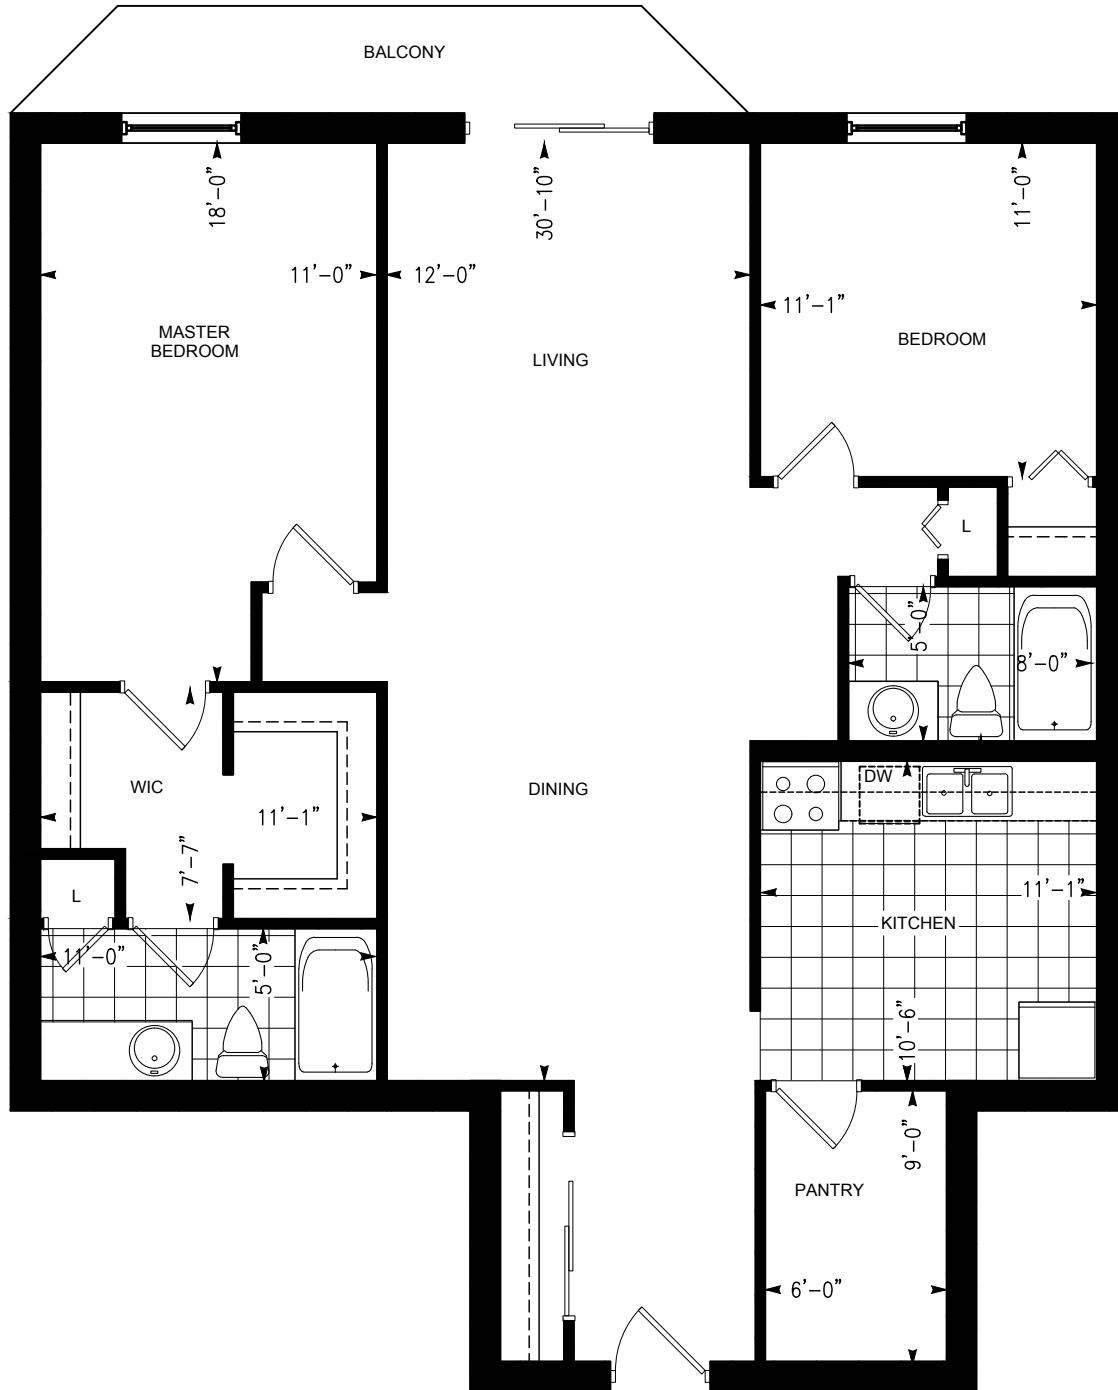

BRITTANY TOWERS II

882 KIPPS LANE, LONDON, ONTARIO

TWO BEDROOM SUITE-LARGE

Dimensions shown for typical floorplans are not exact, actual sizes may vary. Please contact your leasing consultant for more information.