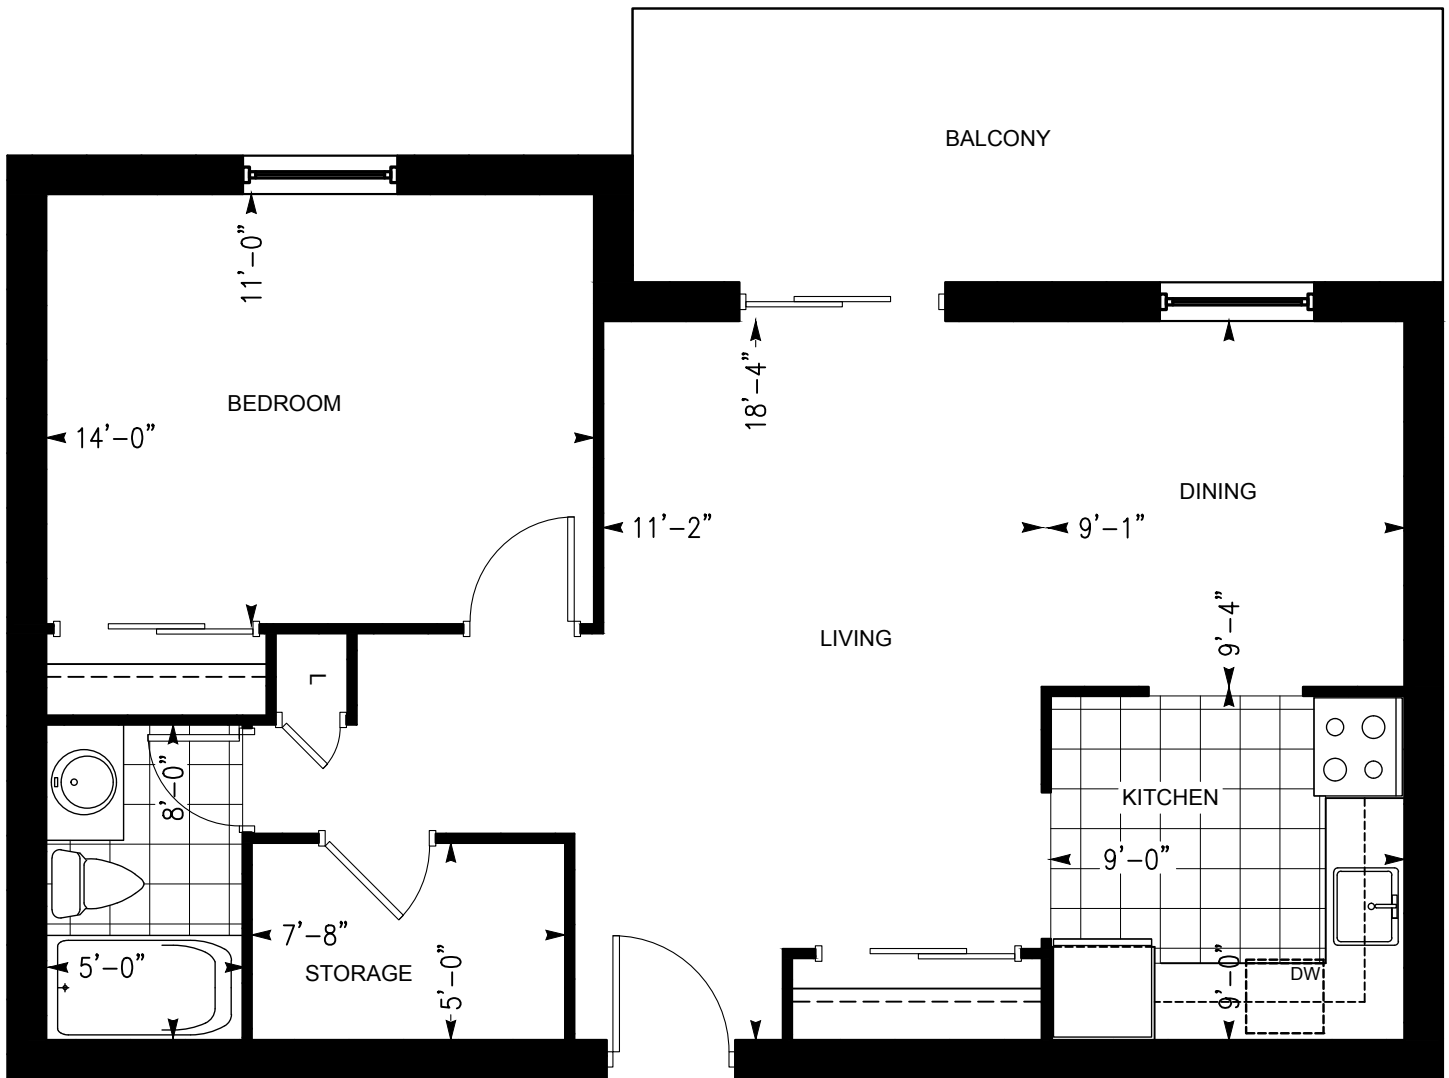

RIVERSIDE TOWERS

472 6TH AVENUE, HANOVER, ONTARIO

ONE BEDROOM SUITE

Dimensions shown for typical floorplans are not exact, actual sizes may vary. Please contact your leasing consultant for more information.