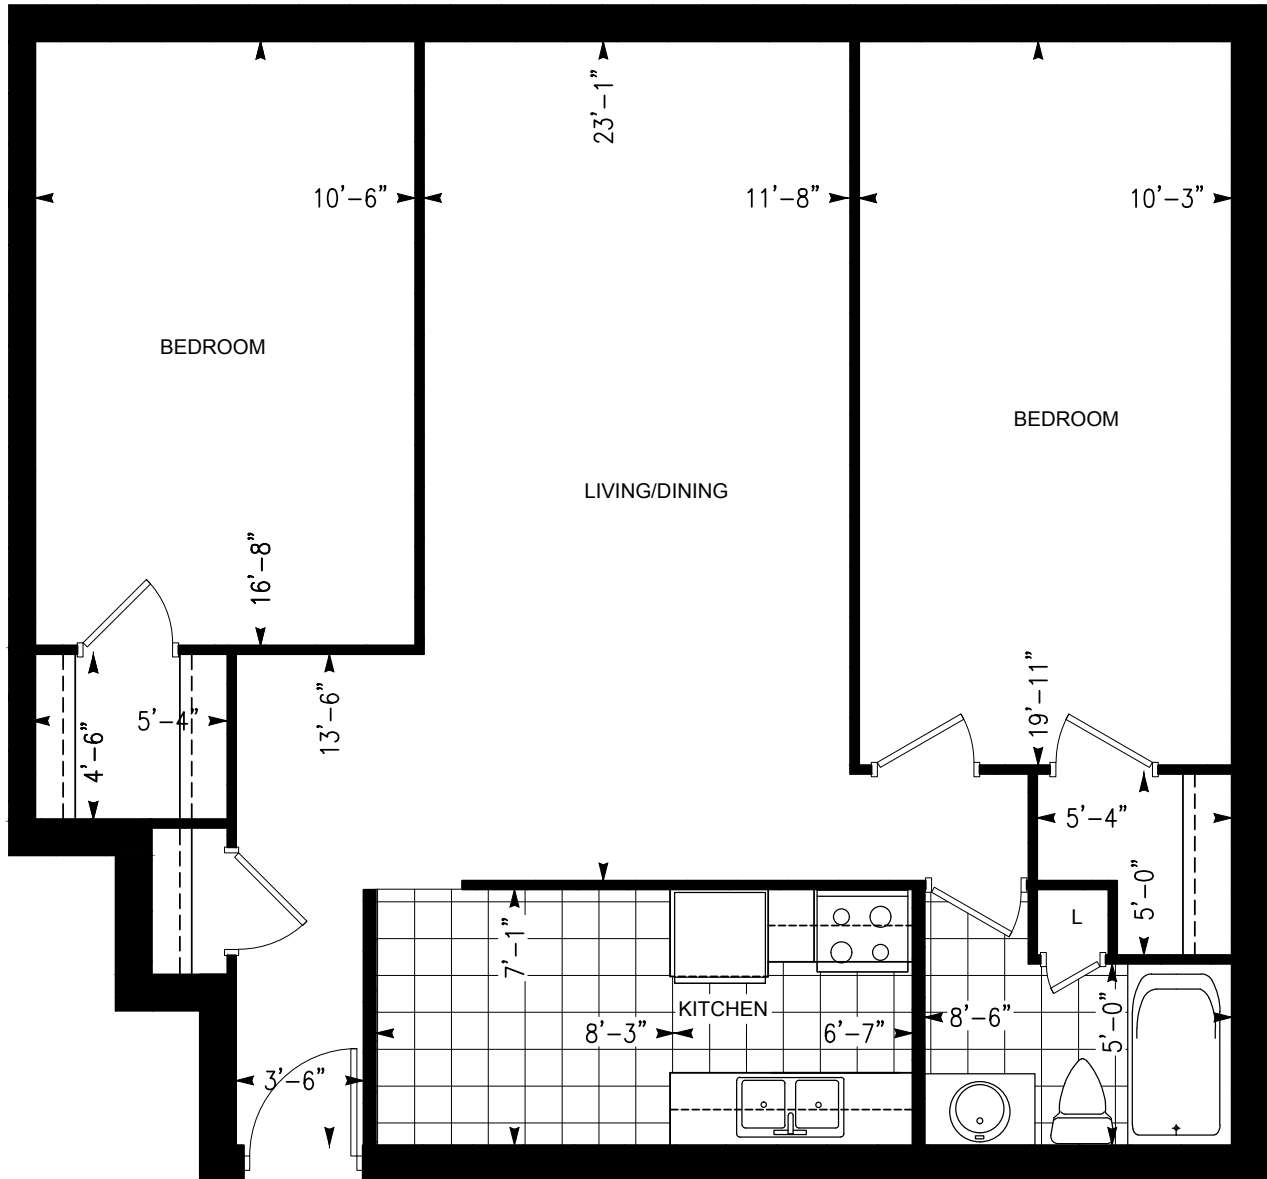

RIVER RIDGE TOWERS

76 MARY STREET, CHATHAM, ONTARIO

TWO BEDROOM SUITE

Dimensions shown for typical floorplans are not exact, actual sizes may vary. Please contact your leasing consultant for more information.