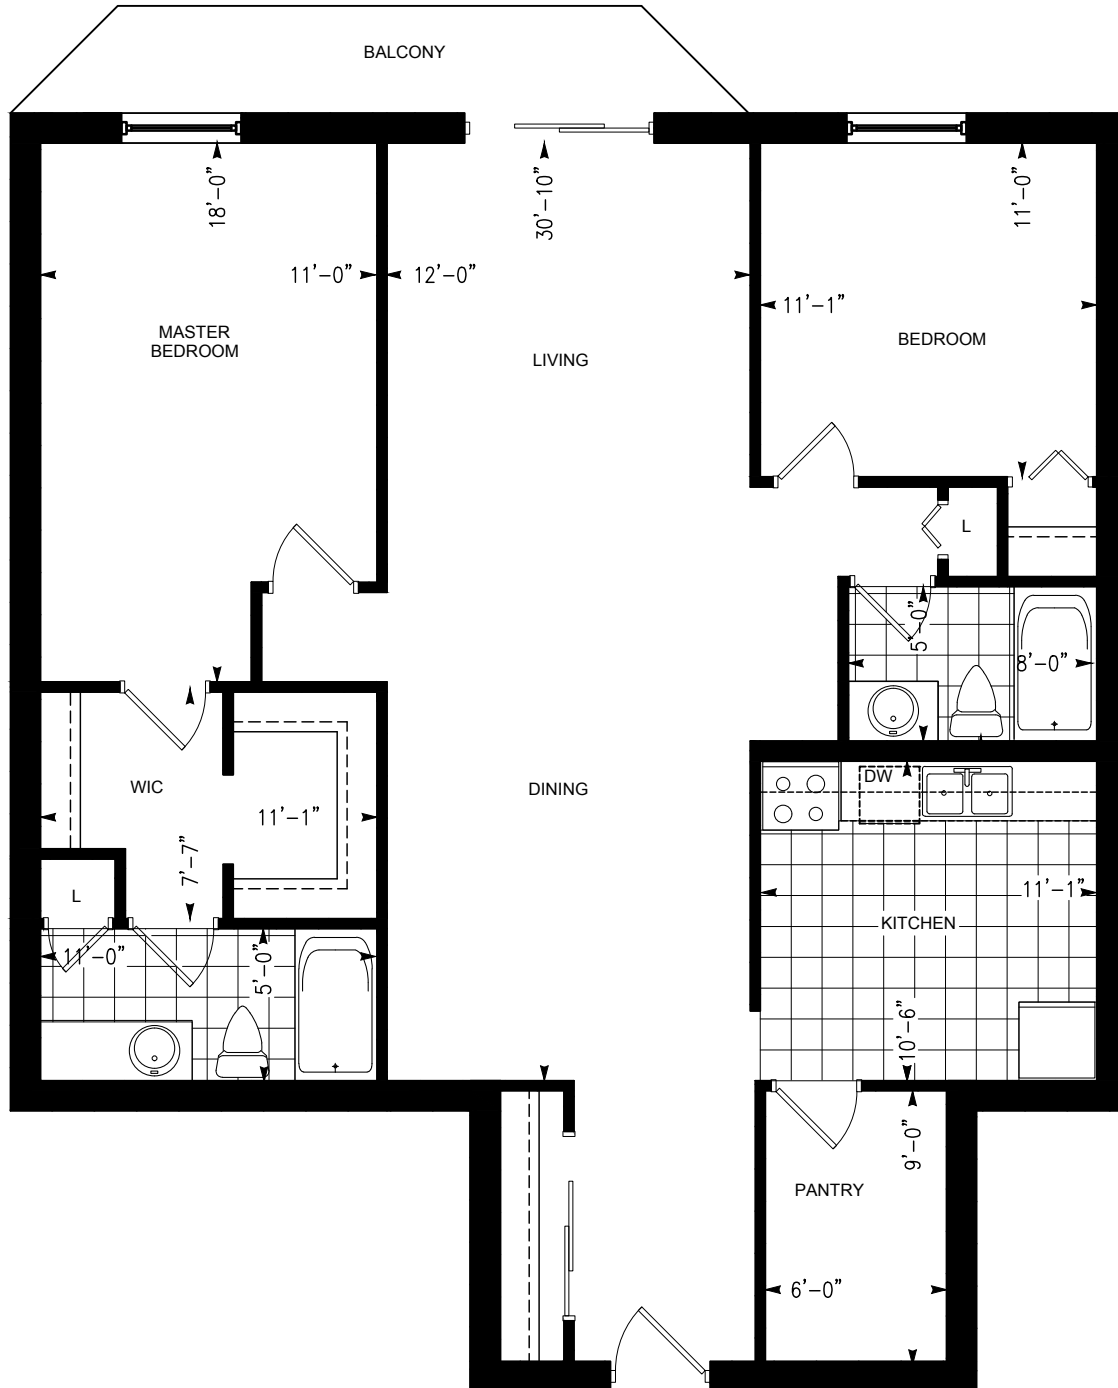

BRITTANY TOWERS II

882 KIPPS LANE, LONDON, ONTARIO

TWO BEDROOM SUITE-LARGE

Dimensions shown for typical floorplans are not exact, actual sizes may vary. Please contact your leasing consultant for more information.