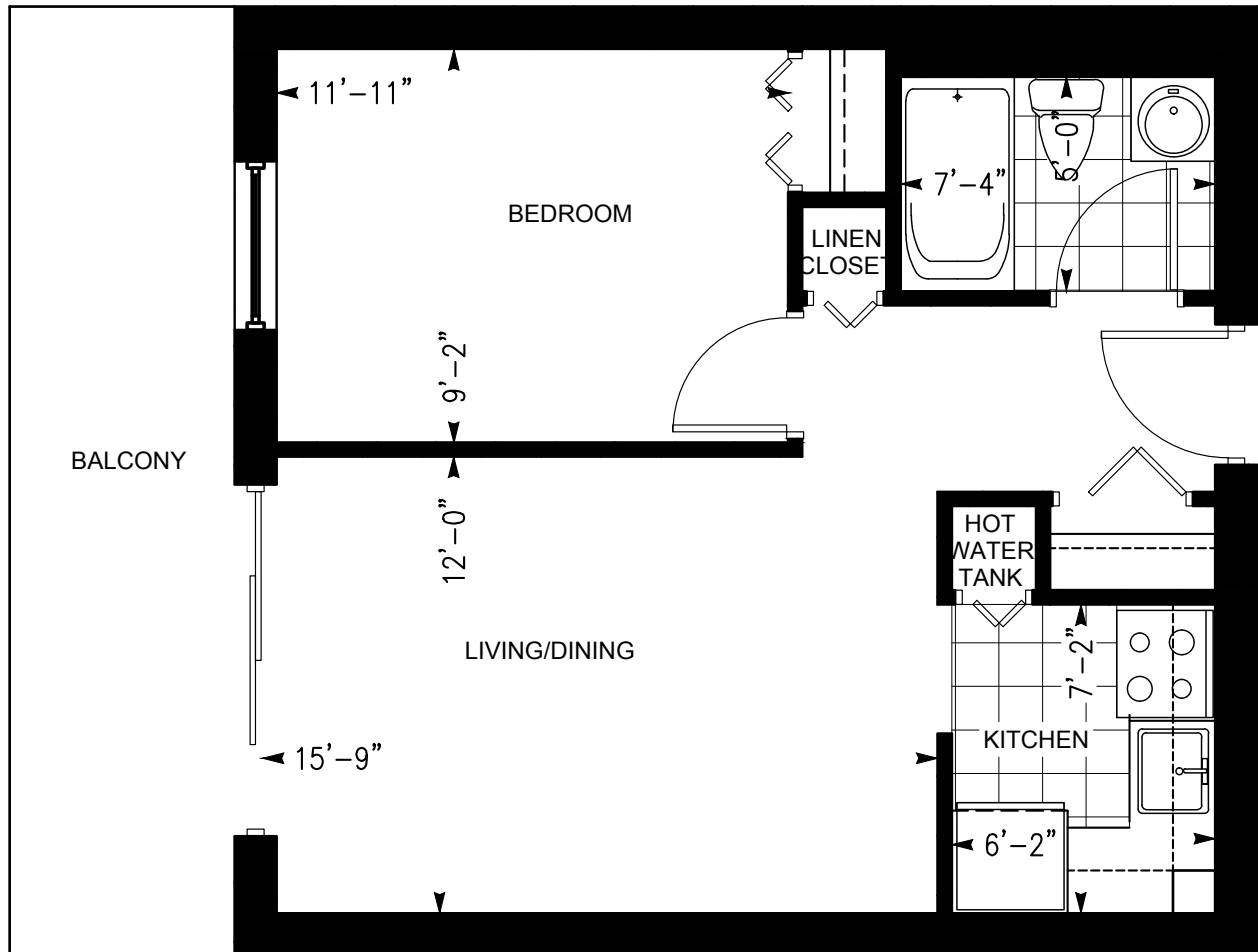

SHORELINE TOWERS

8575 RIVERSIDE DRIVE, WINDSOR, ONTARIO

ONE BEDROOM SUITE

Dimensions shown for typical floorplans are not exact, actual sizes may vary. Please contact your leasing consultant for more information.