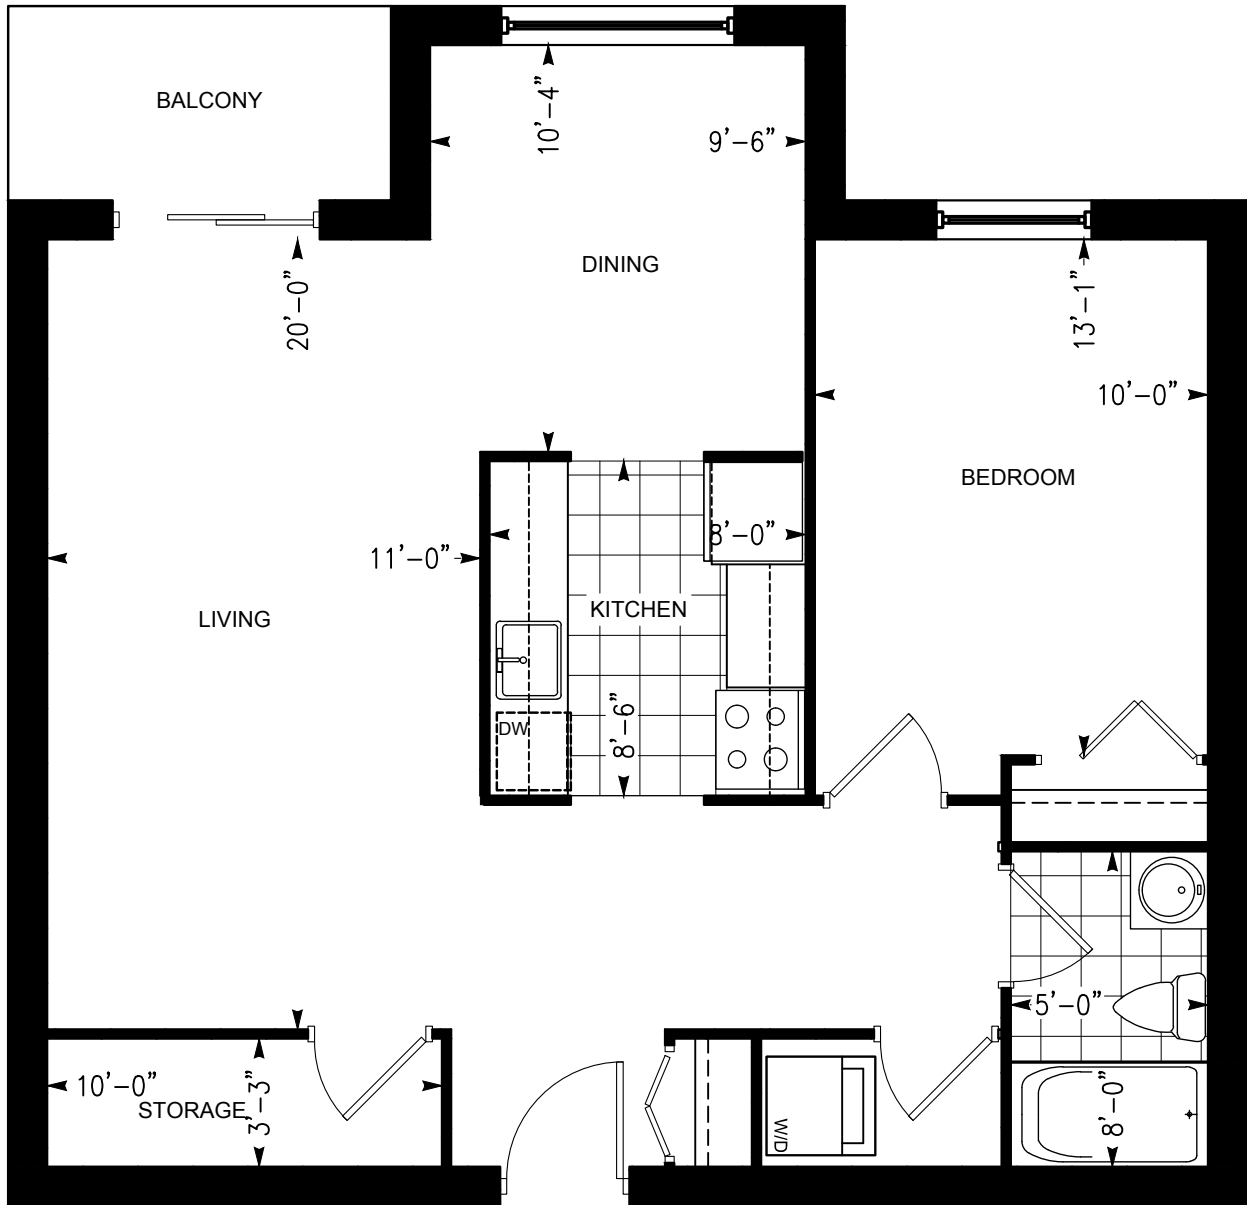

# STONEHEDGE TOWERS

619 WILLIAM STREET, LONDON, ONTARIO

ONE BEDROOM SUITE - LARGE

Dimensions shown for typical floorplans are not exact, actual sizes may vary. Please contact your leasing consultant for more information.