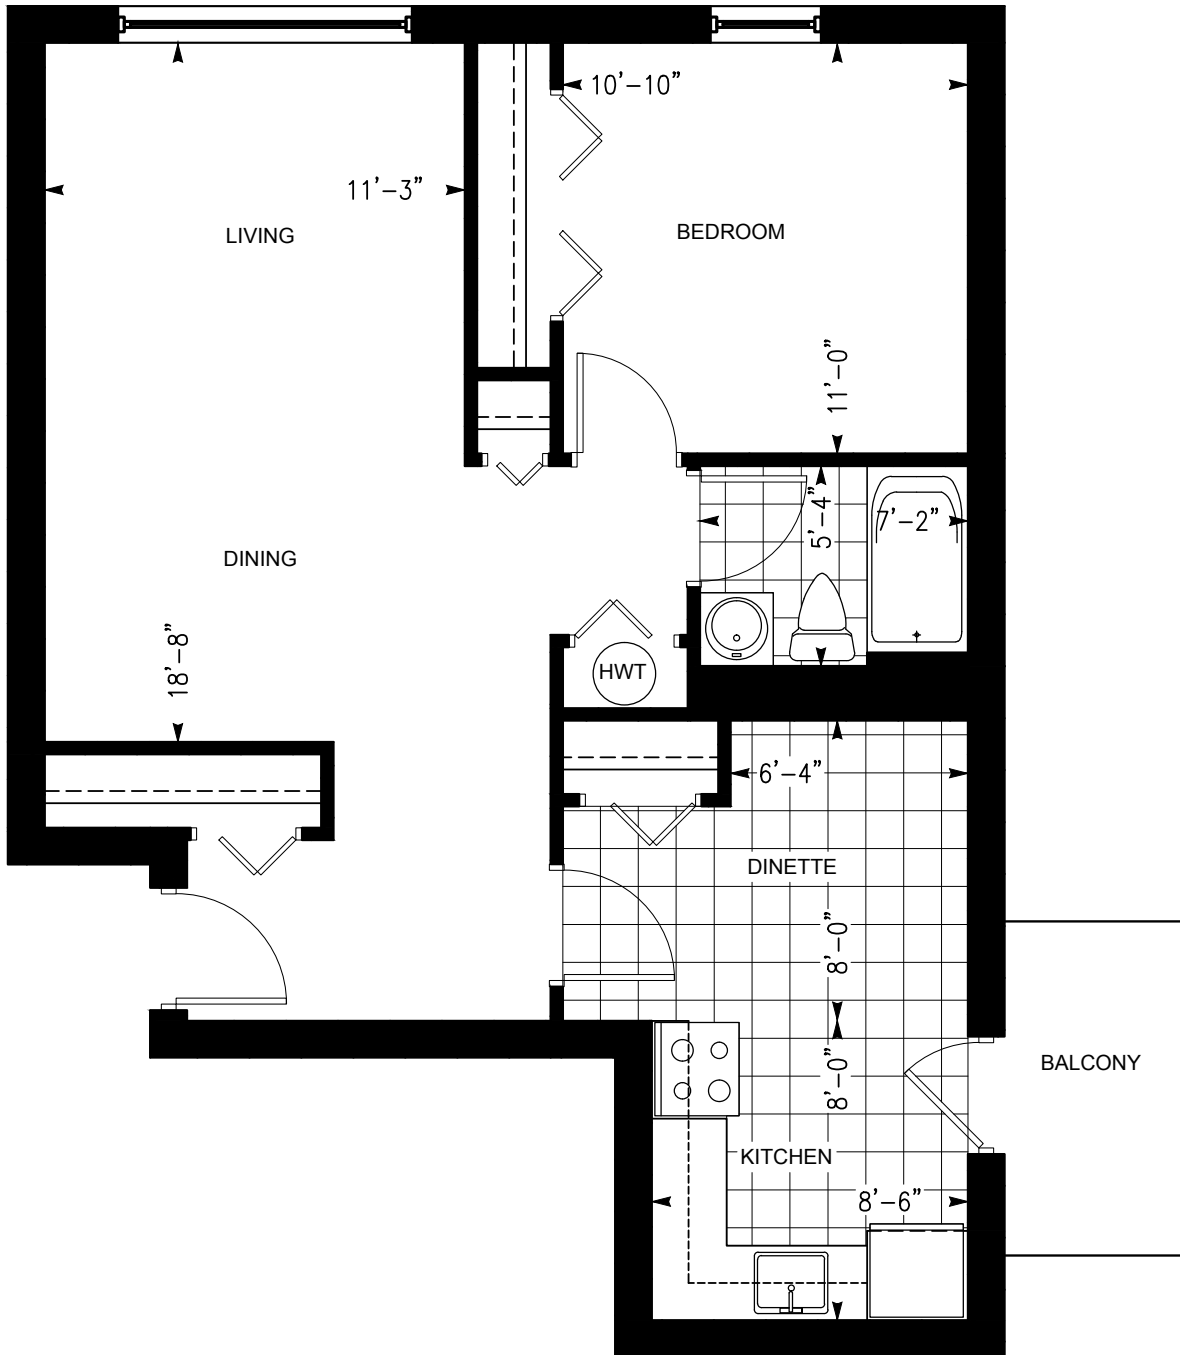

ISLAND VIEW TOWERS

8885 RIVERSIDE DRIVE, WINDSOR, ONTARIO

ONE BEDROOM SUITE

Dimensions shown for typical floorplans are not exact, actual sizes may vary. Please contact your leasing consultant for more information.