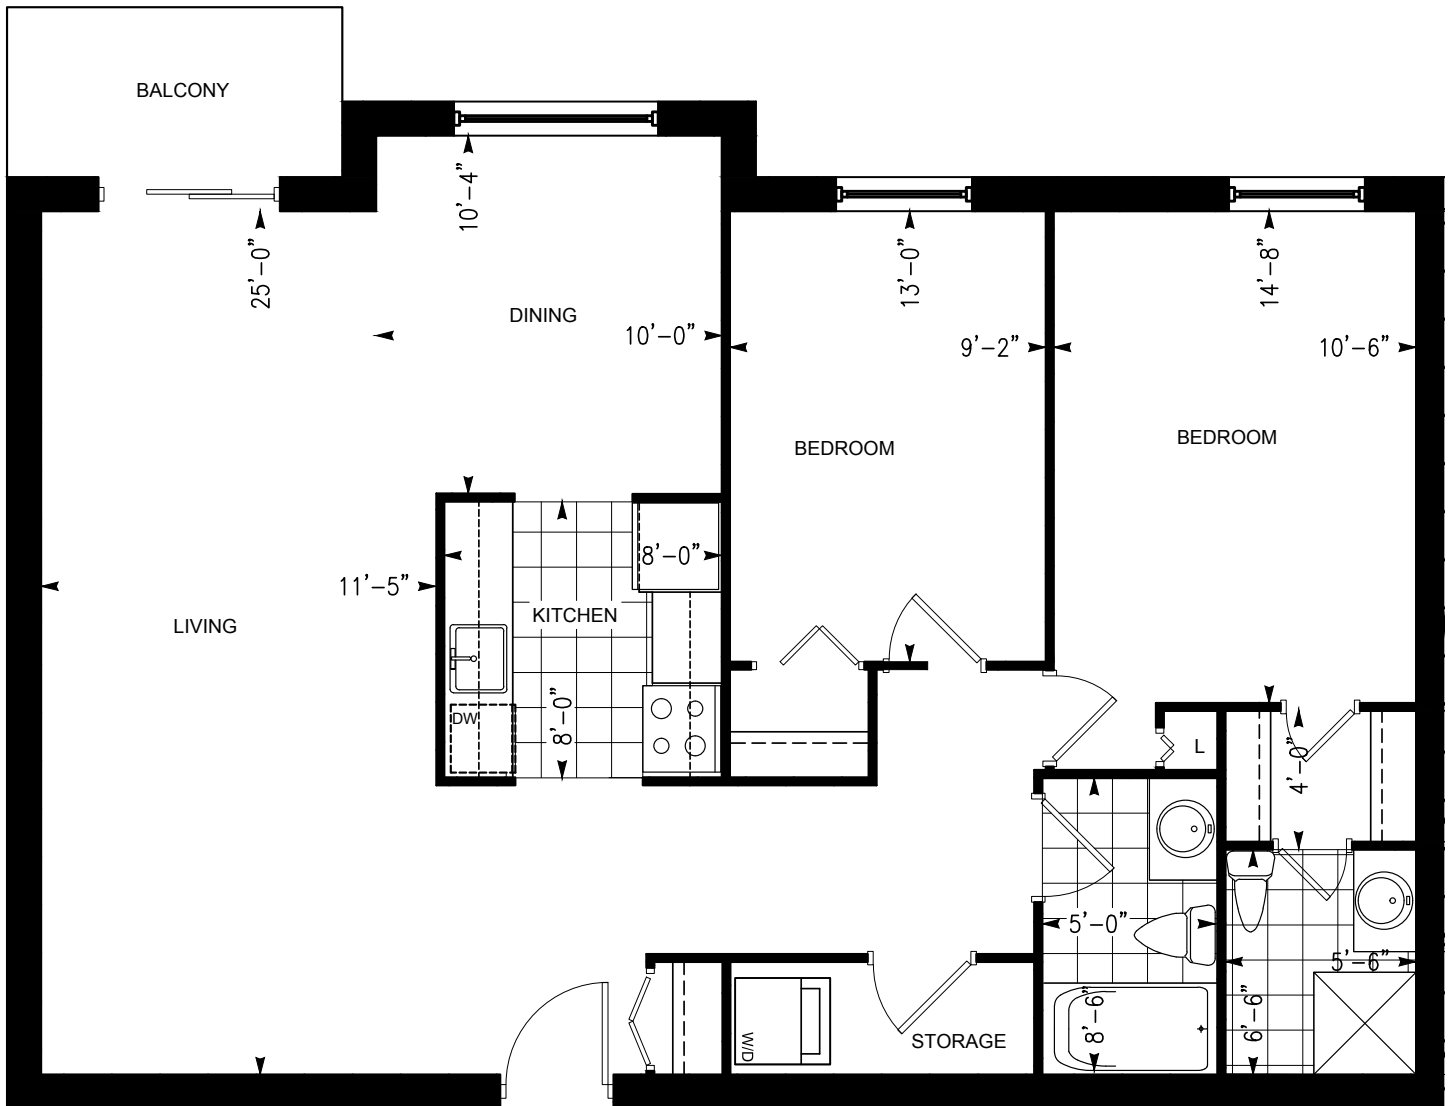

STONEHEDGE TOWERS

619 WILLIAM STREET, LONDON, ONTARIO

TWO BEDROOM SUITE

Dimensions shown for typical floorplans are not exact, actual sizes may vary. Please contact your leasing consultant for more information.