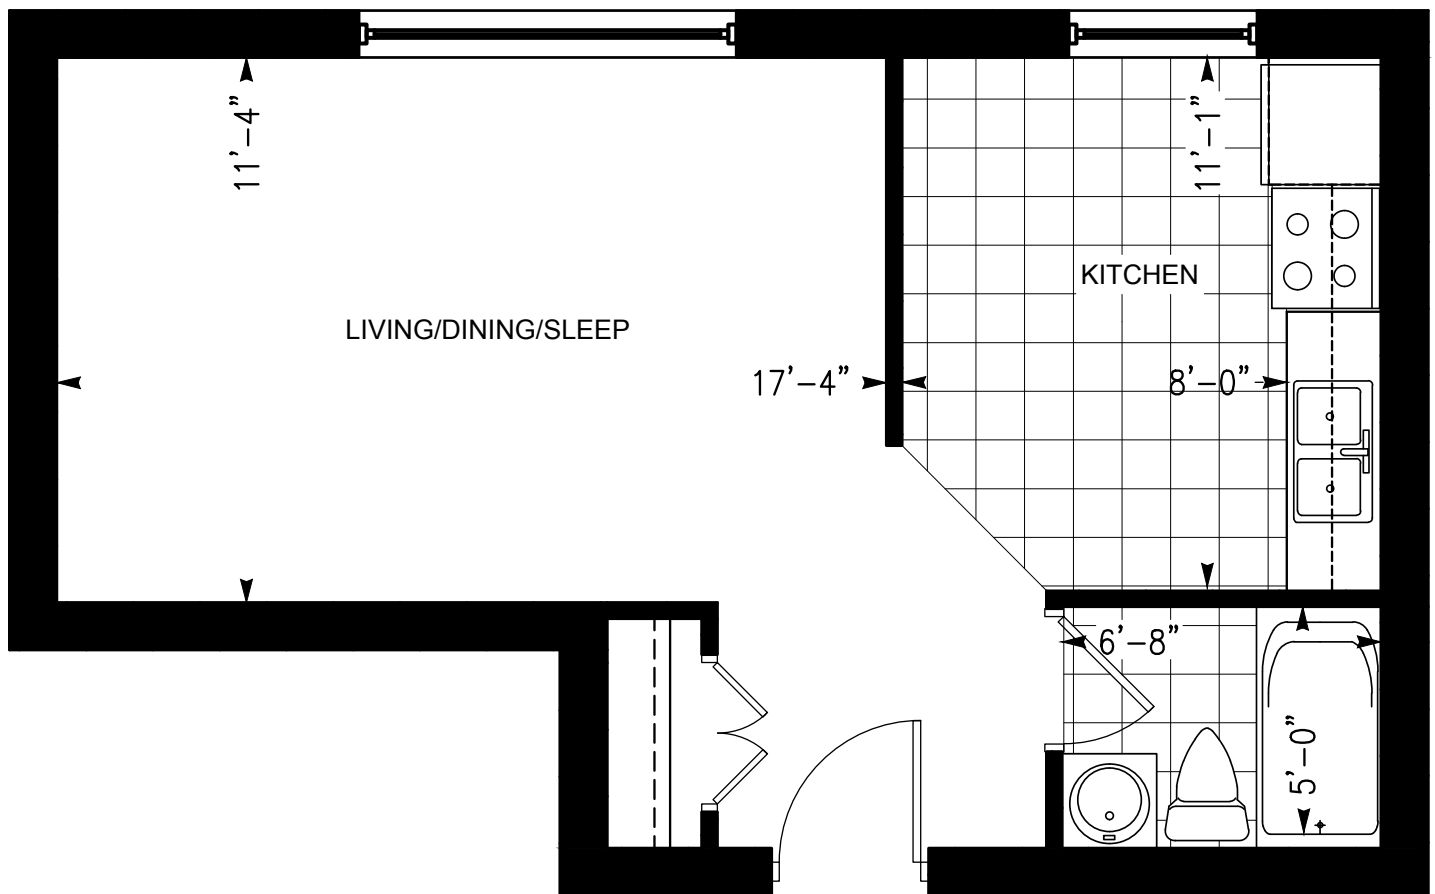

THE WINSTON

110 GRAND AVENUE, LONDON, ONTARIO

BACHELOR SUITE

Dimensions shown for typical floorplans are not exact, actual sizes may vary. Please contact your leasing consultant for more information.

519.432.1115 · TERRACORP.CA