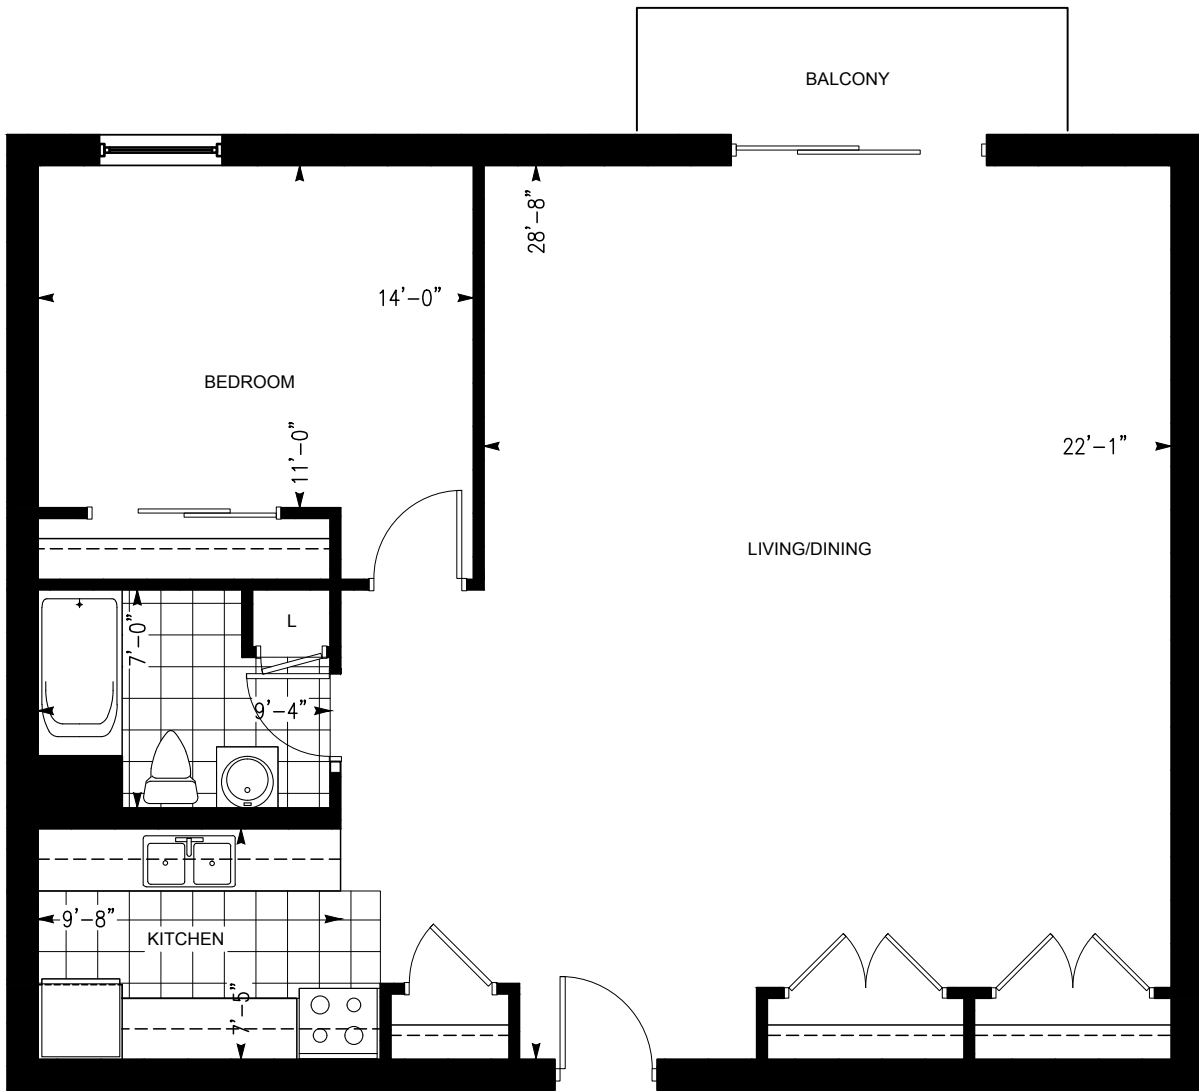

VICTORIA ARMS

14 OXFORD STREET, STRATHROY, ONTARIO

ONE BEDROOM SUITE

Dimensions shown for typical floorplans are not exact, actual sizes may vary. Please contact your leasing consultant for more information.