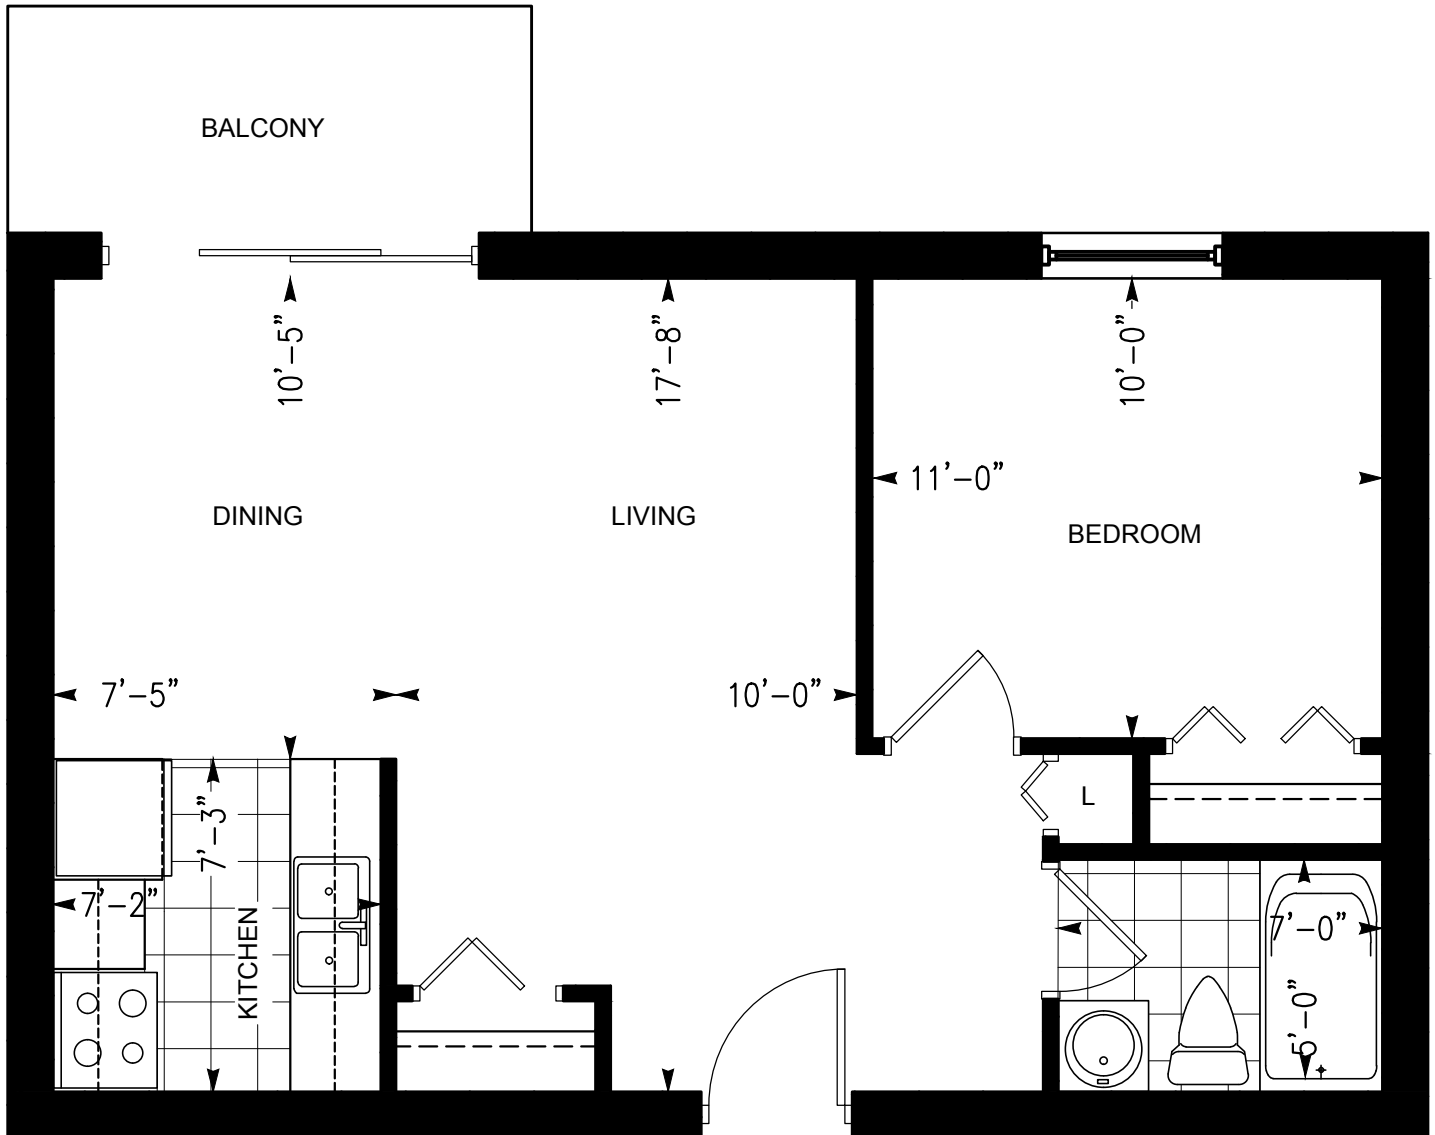

THE WINSTON

110 GRAND AVENUE, LONDON, ONTARIO

ONE BEDROOM SUITE

Dimensions shown for typical floorplans are not exact, actual sizes may vary. Please contact your leasing consultant for more information.

519.432.1115 · TERRACORP.CA