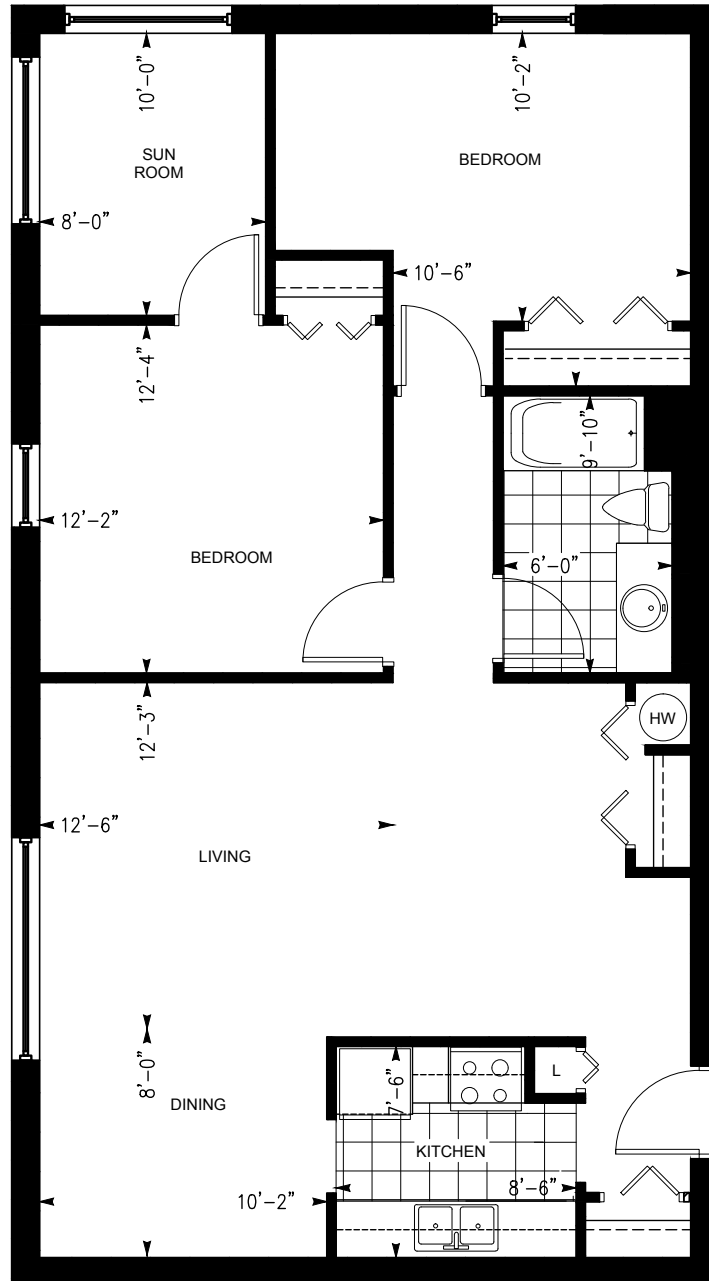

ST. CLAIR TOWERS

8787 RIVERSIDE DRIVE, WINDSOR, ONTARIO

TWO BEDROOM + SUNROOM SUITE

Dimensions shown for typical floorplans are not exact, actual sizes may vary. Please contact your leasing consultant for more information.