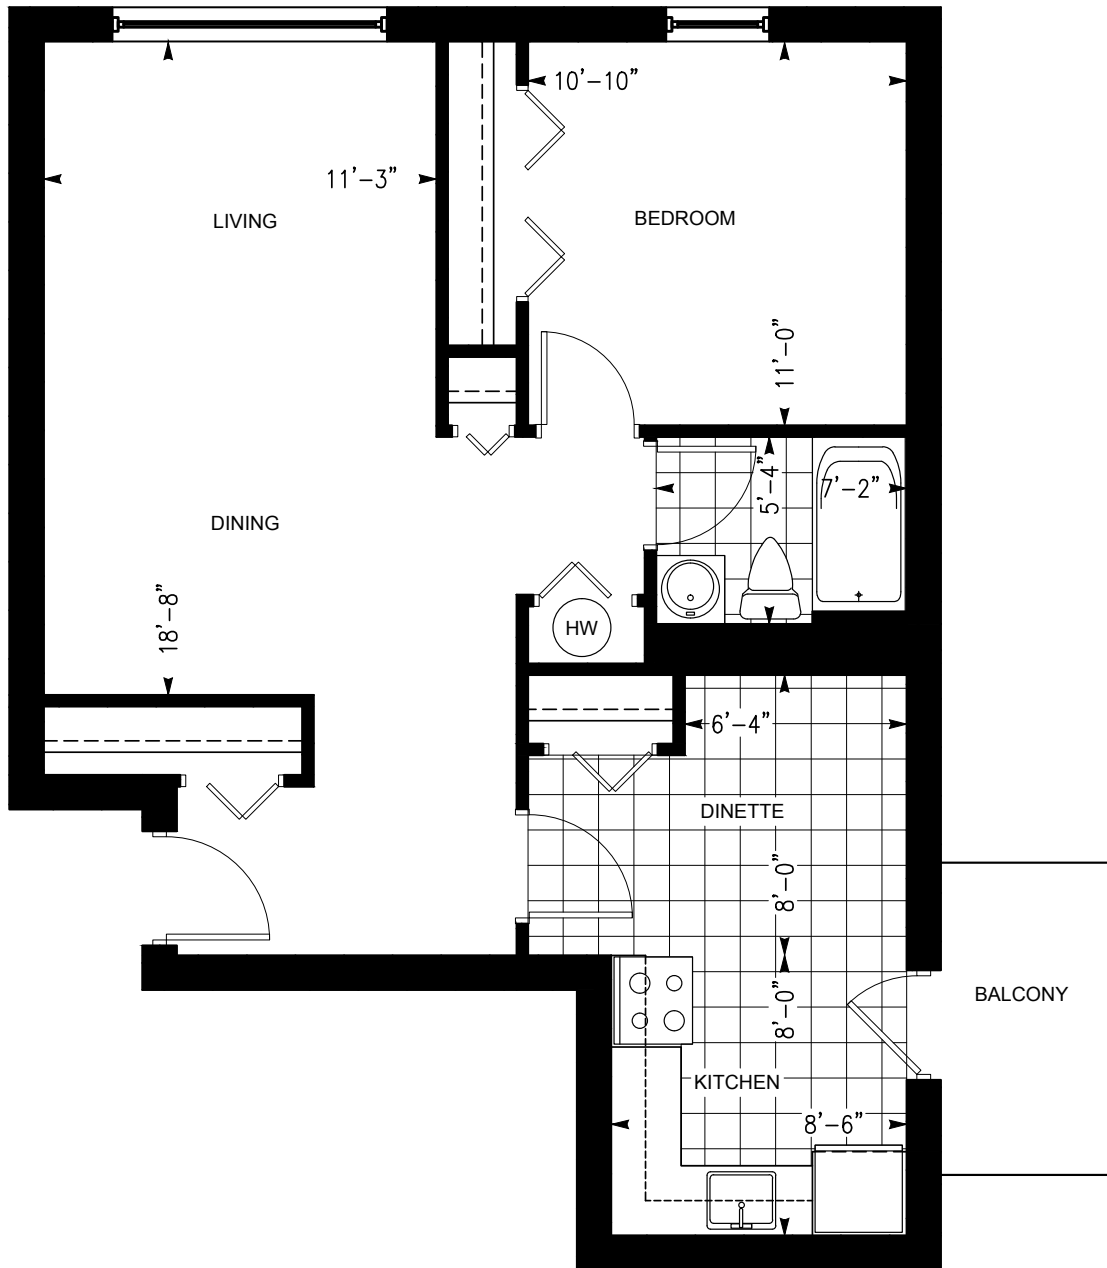

ST. CLAIR TOWERS

8787 RIVERSIDE DRIVE, WINDSOR, ONTARIO

ONE BEDROOM SUITE

Dimensions shown for typical floorplans are not exact, actual sizes may vary. Please contact your leasing consultant for more information.