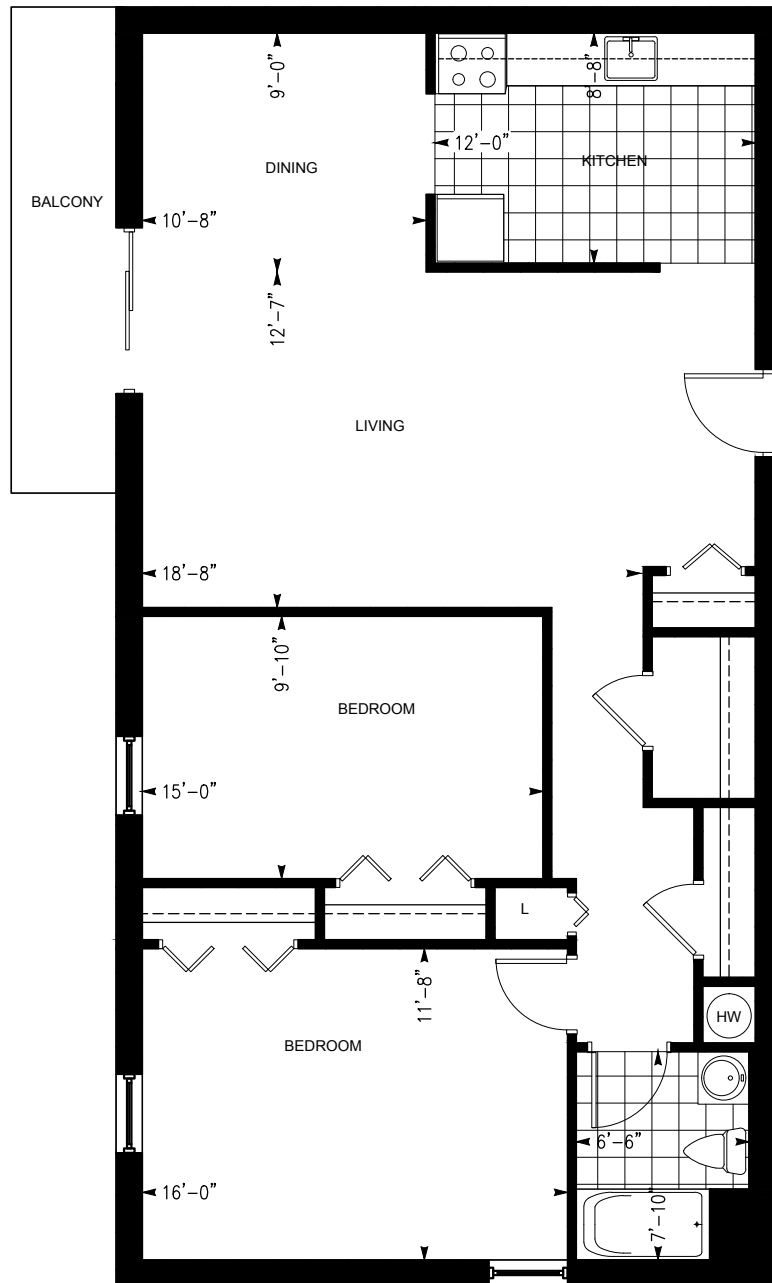

ST. CLAIR TOWERS

8787 RIVERSIDE DRIVE, WINDSOR, ONTARIO

TWO BEDROOM SUITE - LARGE

Dimensions shown for typical floorplans are not exact, actual sizes may vary. Please contact your leasing consultant for more information.