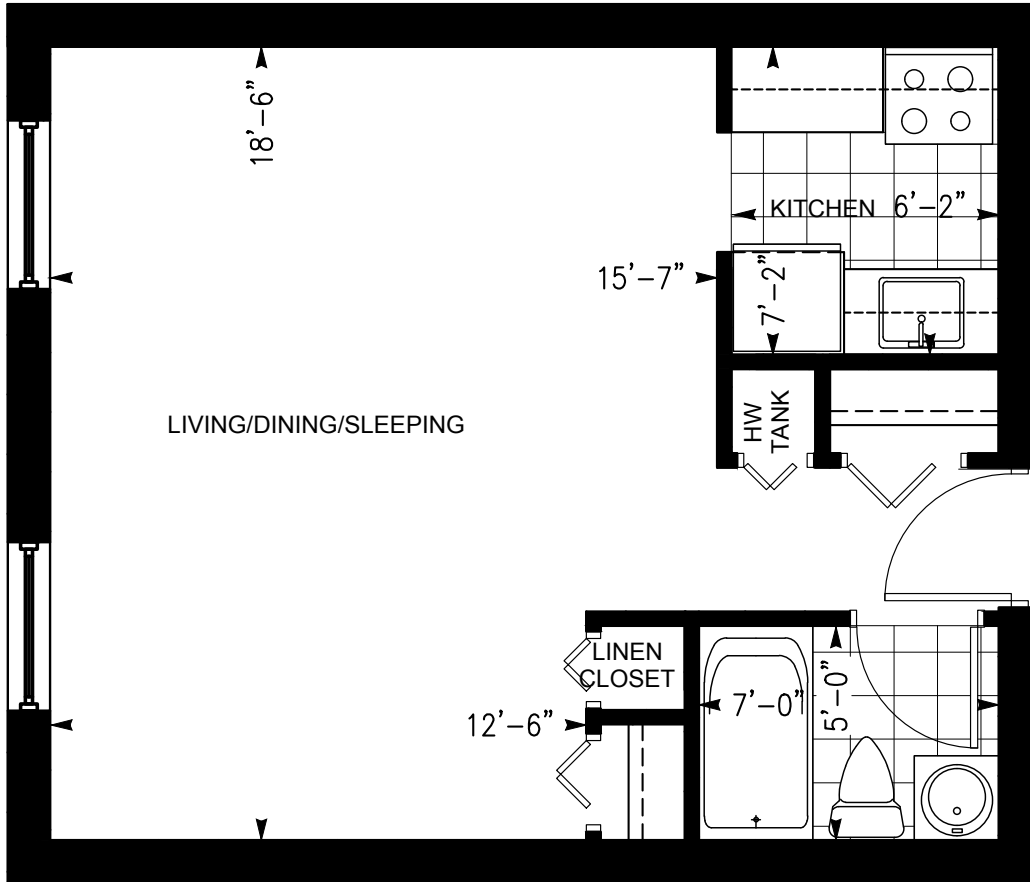

SHORELINE TOWERS

8575 RIVERSIDE DRIVE, WINDSOR, ONTARIO

BACHELOR SUITE

Dimensions shown for typical floorplans are not exact, actual sizes may vary. Please contact your leasing consultant for more information.