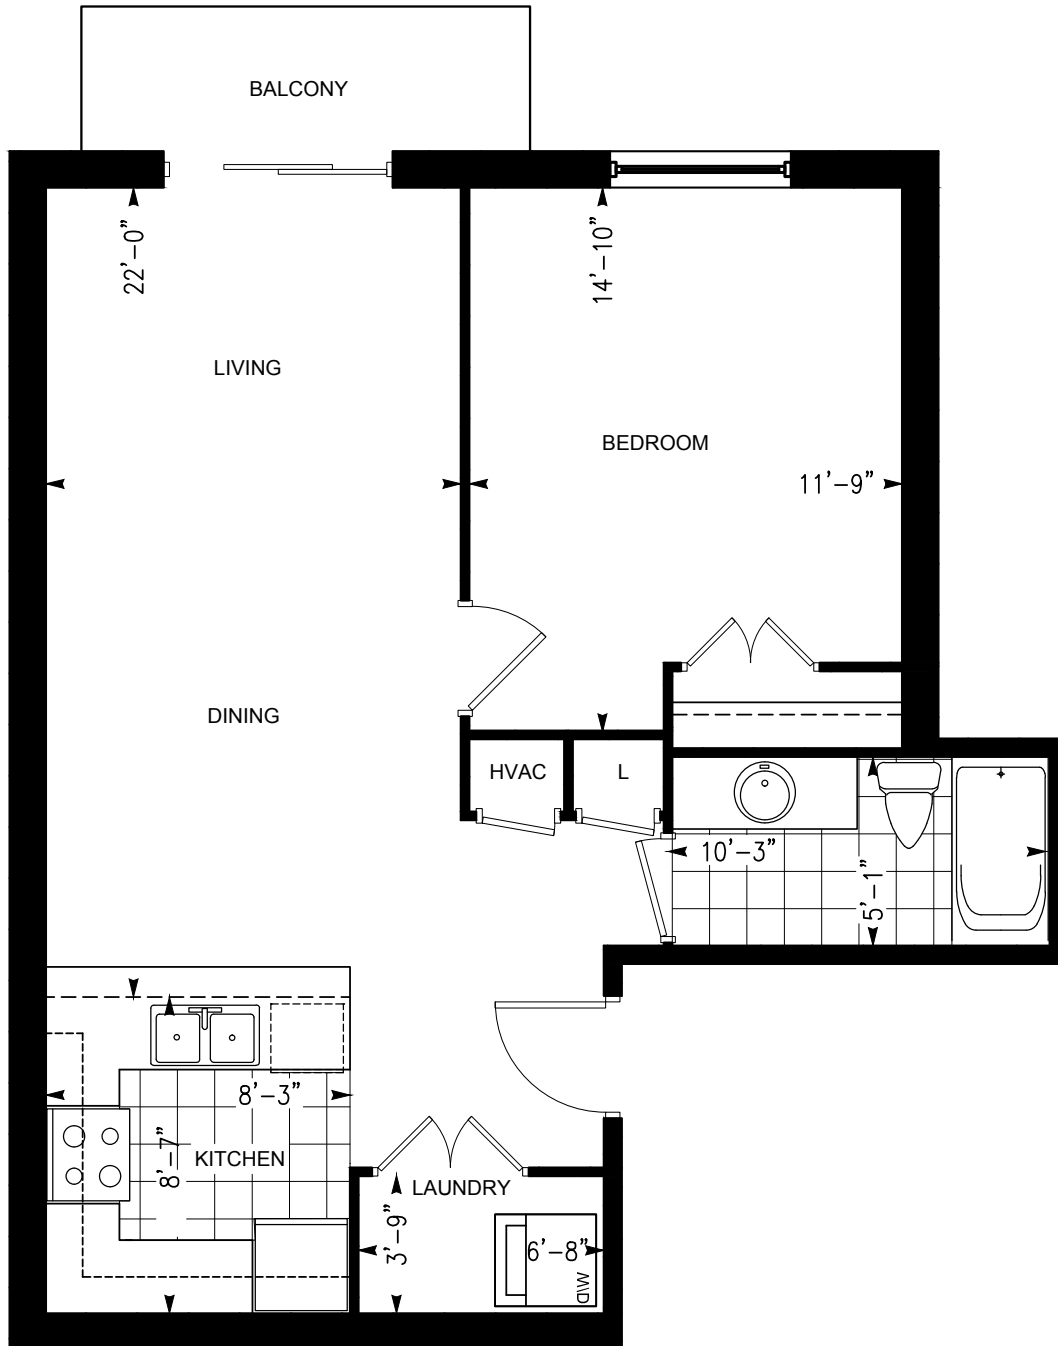

The Harriston

AT 500 RIDOUT

PEEL

ONE BEDROOM SUITE
674 sq.ft.

Dimensions shown for typical floorplans are not exact, actual sizes may vary. Please contact your leasing consultant for more information.

519-645-0829 • THEHARRISTON.COM