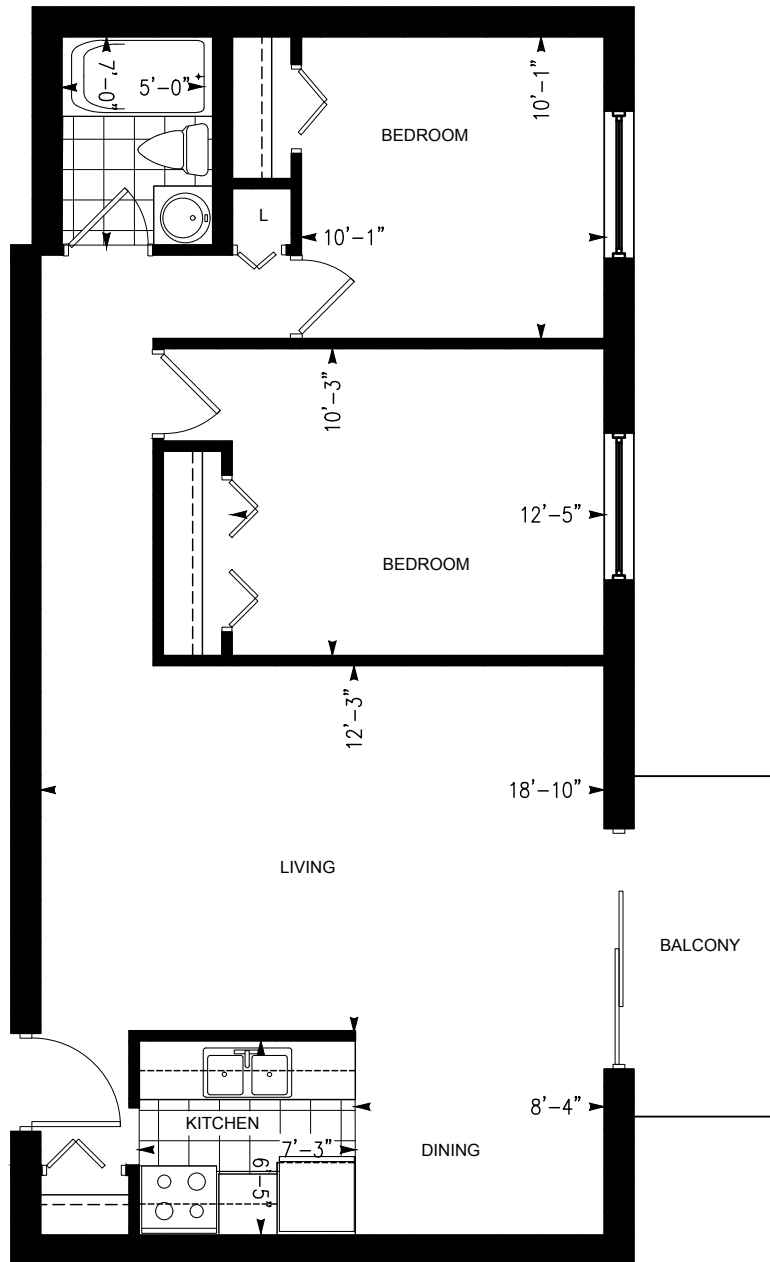

# THE WINSTON

110 GRAND AVENUE, LONDON, ONTARIO

## TWO BEDROOM SUITE

Dimensions shown for typical floorplans are not exact, actual sizes may vary. Please contact your leasing consultant for more information.

519.432.1115 · [TERRACORP.CA](http://TERRACORP.CA)