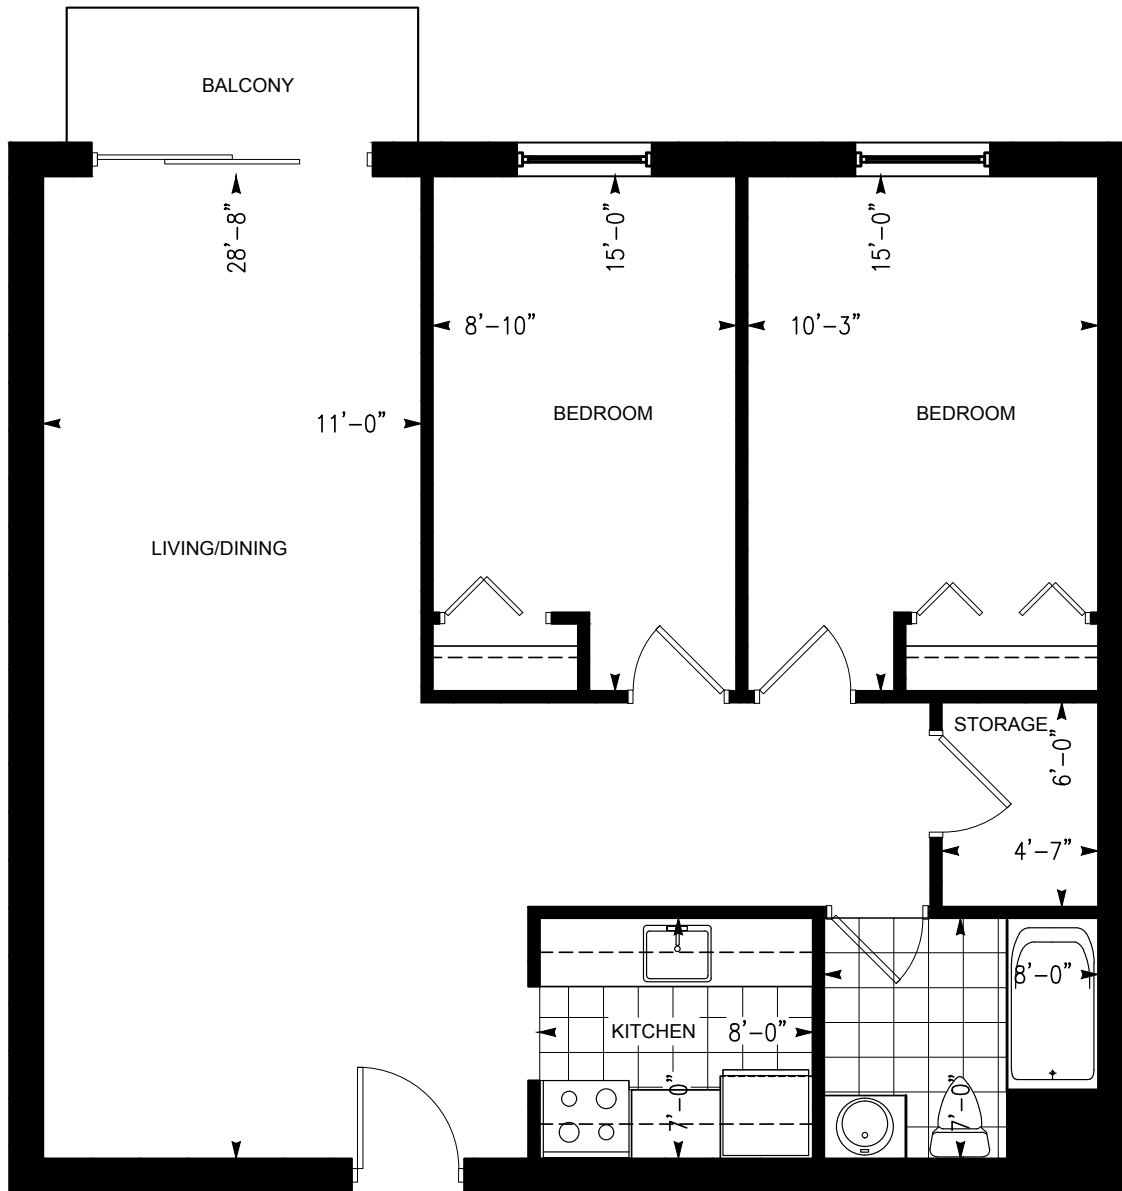

# VICTORIA ARMS

14 OXFORD STREET, STRATHROY, ONTARIO

## TWO BEDROOM SUITE

Dimensions shown for typical floorplans are not exact, actual sizes may vary. Please contact your leasing consultant for more information.

519.432.1115 · [TERRACORP.CA](http://TERRACORP.CA)