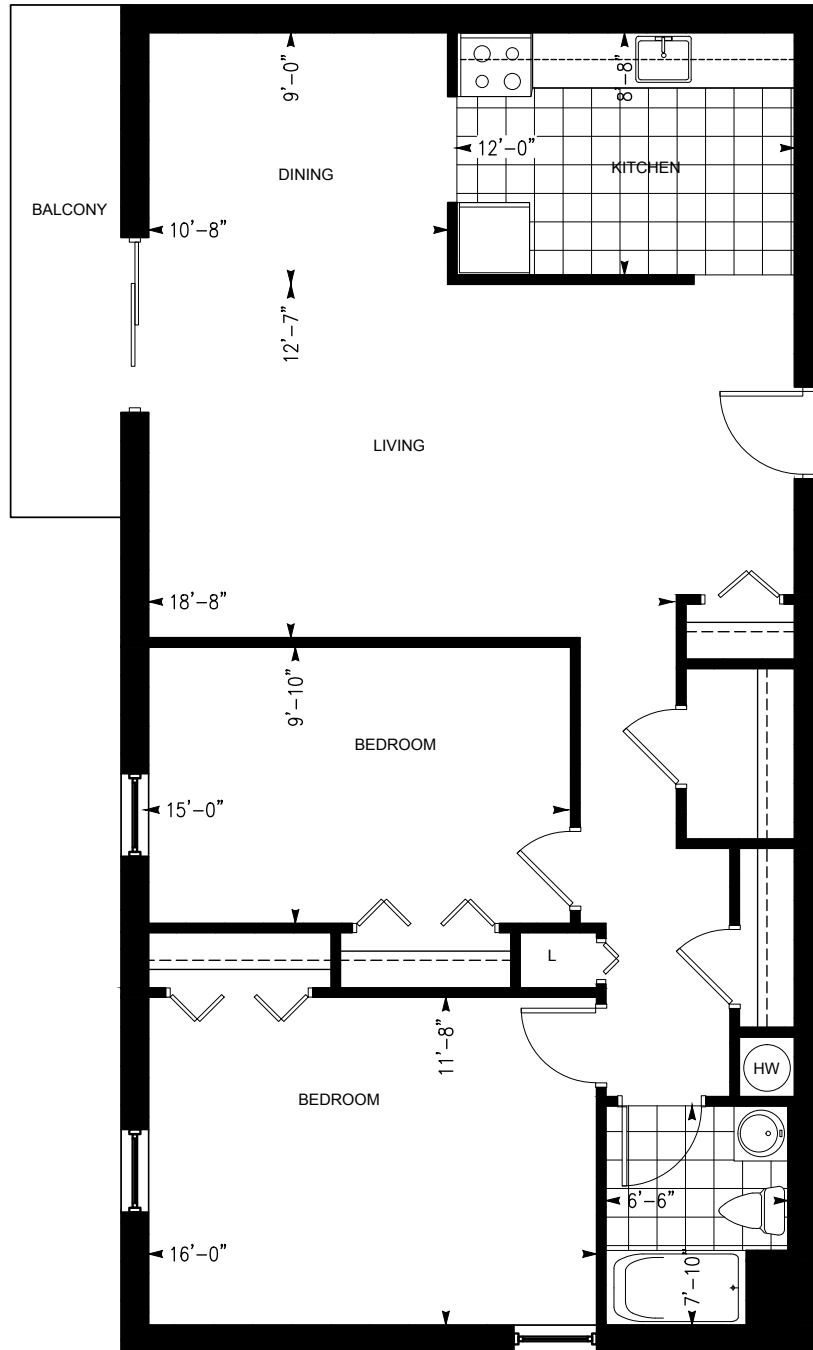

ISLAND VIEW TOWERS

8885 RIVERSIDE DRIVE, WINDSOR, ONTARIO

TWO BEDROOM SUITE-LARGE

Dimensions shown for typical floorplans are not exact, actual sizes may vary. Please contact your leasing consultant for more information.