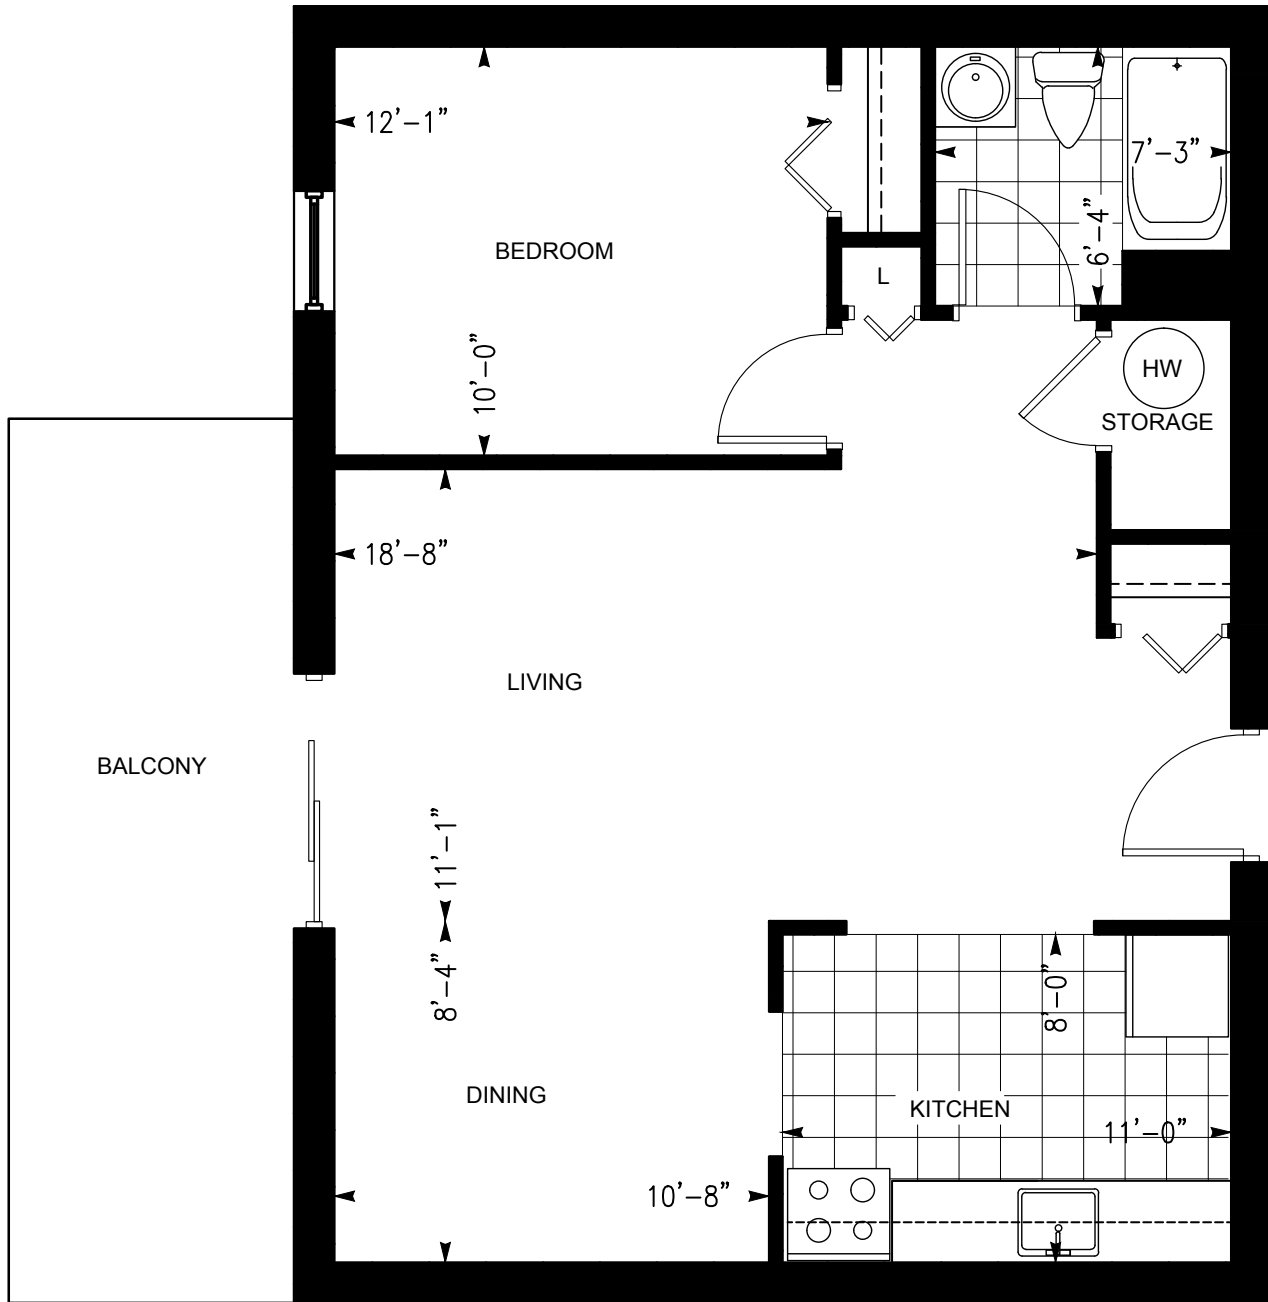

# ISLAND VIEW TOWERS

8885 RIVERSIDE DRIVE, WINDSOR, ONTARIO

ONE BEDROOM SUITE - LARGE

Dimensions shown for typical floorplans are not exact, actual sizes may vary. Please contact your leasing consultant for more information.