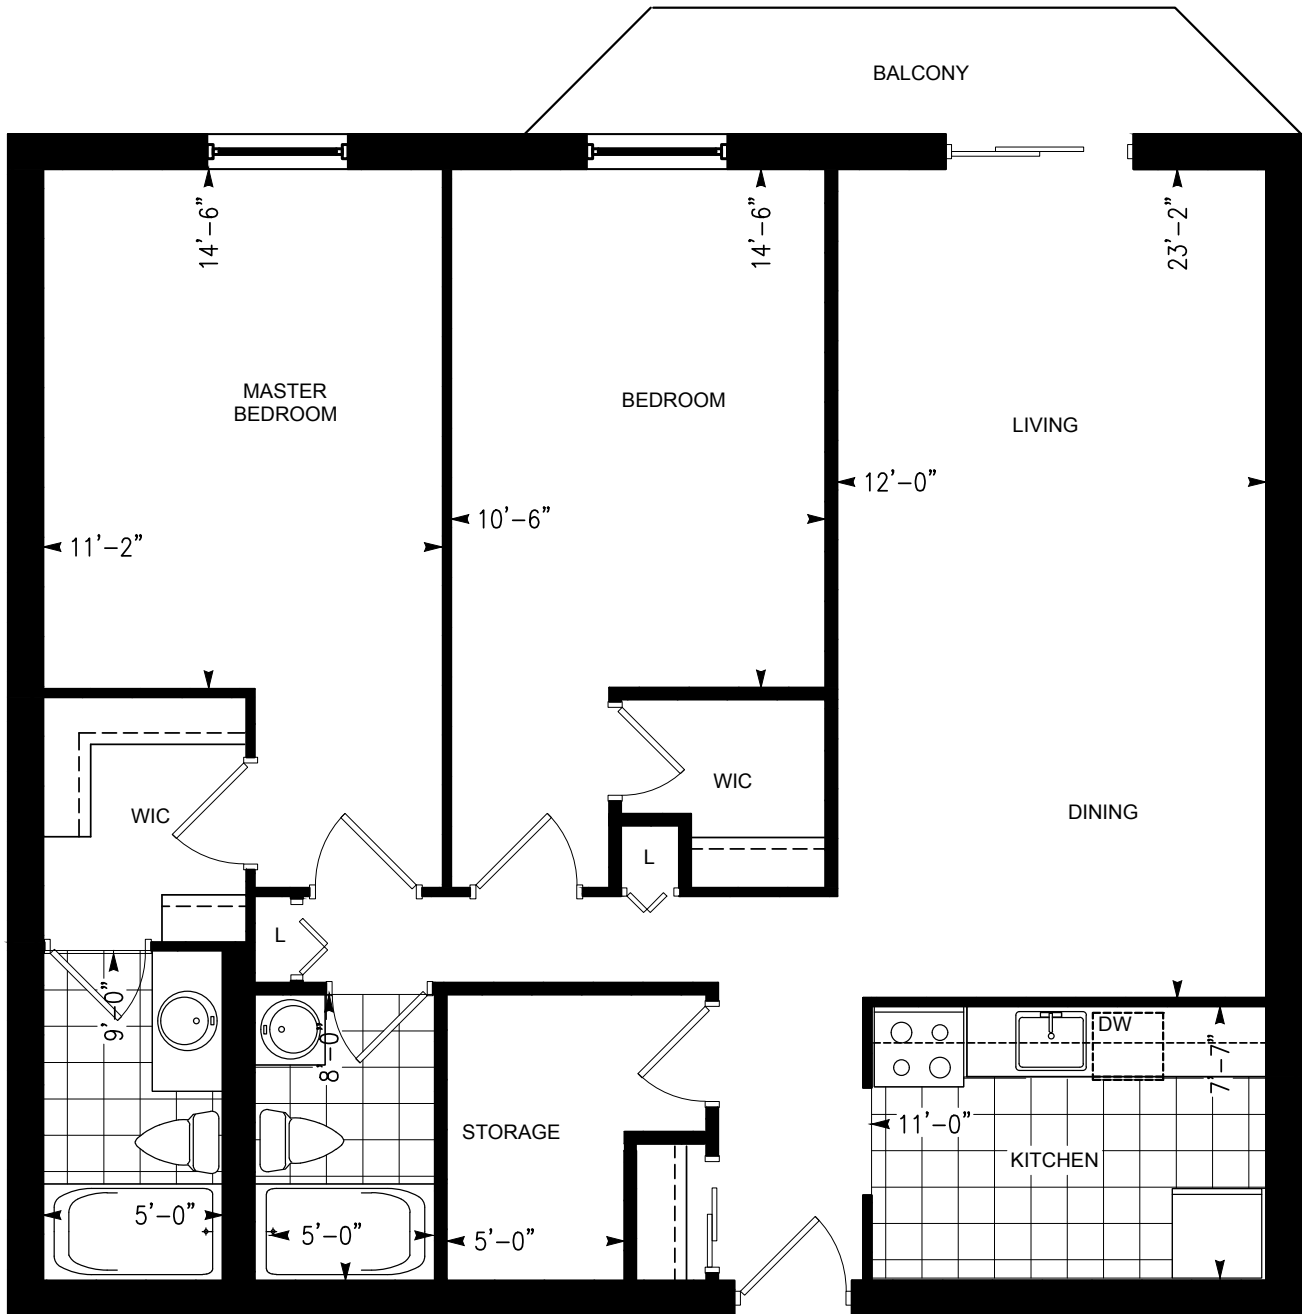

BRITTANY TOWERS II

882 KIPPS LANE, LONDON, ONTARIO

TWO BEDROOM SUITE-LARGE

Dimensions shown for typical floorplans are not exact, actual sizes may vary. Please contact your leasing consultant for more information.