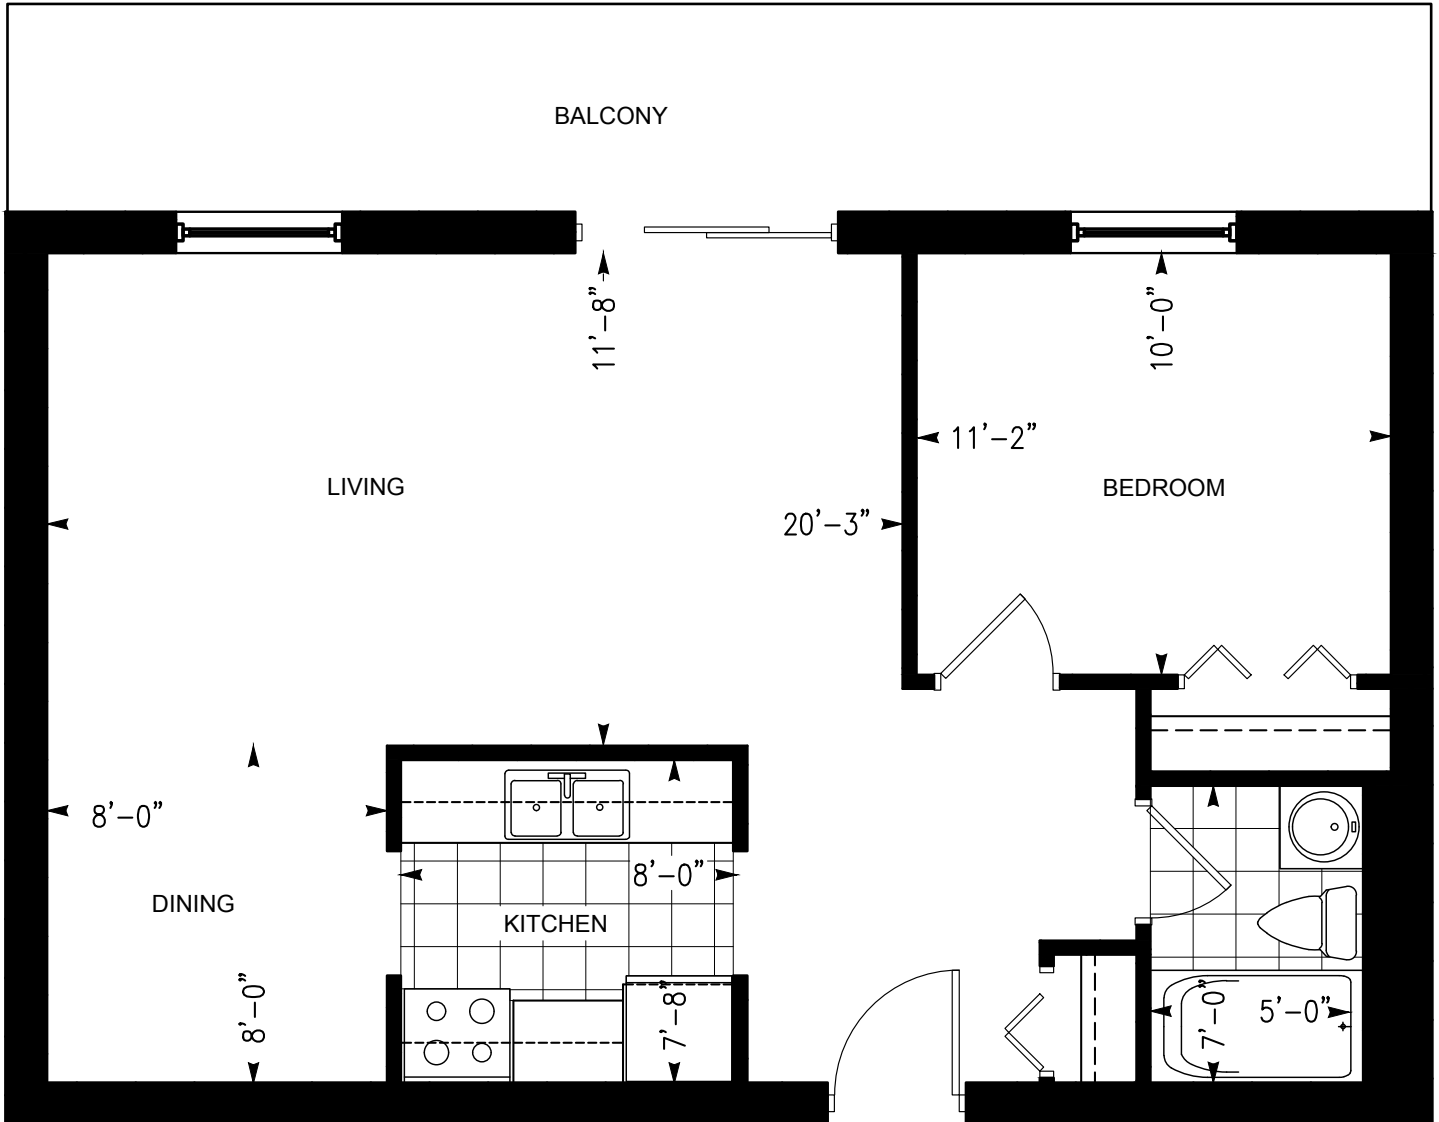

HUNTINGTON TOWERS

645 WILLIAM STREET, LONDON, ONTARIO

ONE BEDROOM SUITE - LARGE

Dimensions shown for typical floorplans are not exact, actual sizes may vary. Please contact your leasing consultant for more information.