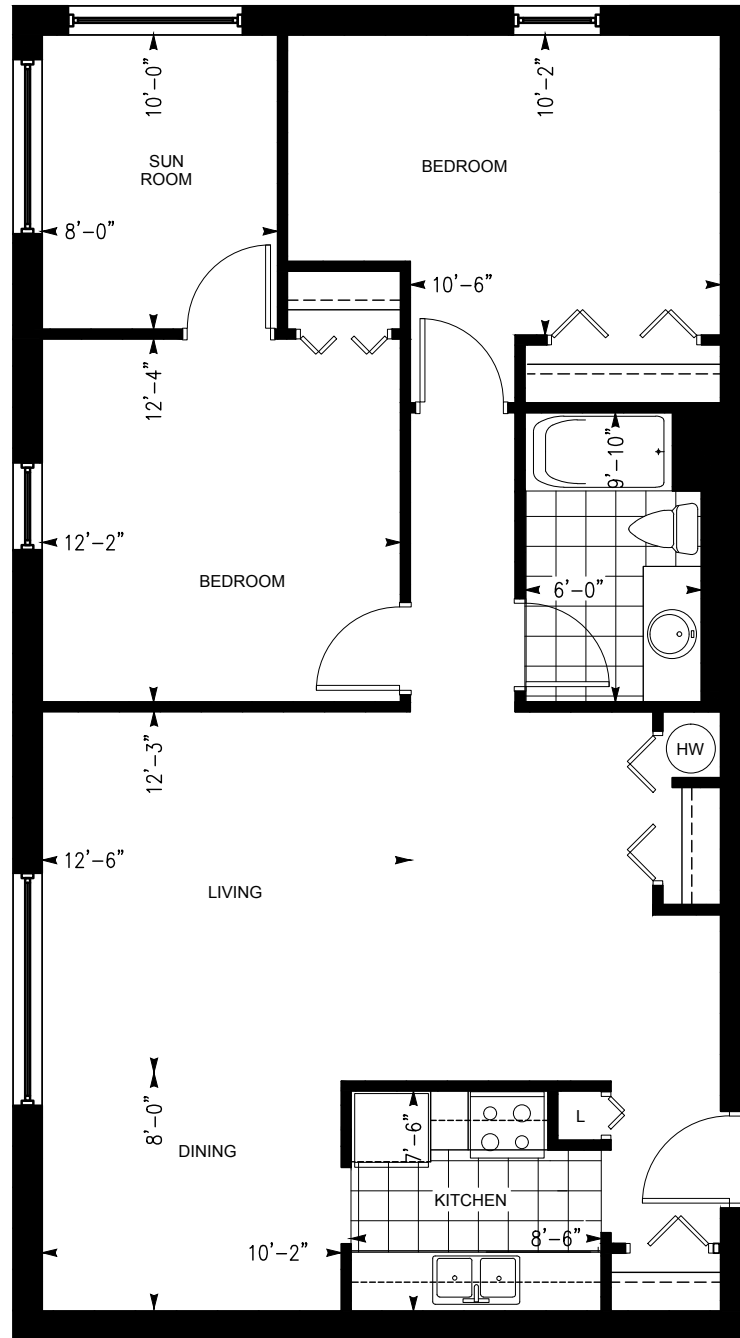

ISLAND VIEW TOWERS

8885 RIVERSIDE DRIVE, WINDSOR, ONTARIO

TWO BEDROOM + SUNROOM SUITE

Dimensions shown for typical floorplans are not exact, actual sizes may vary. Please contact your leasing consultant for more information.