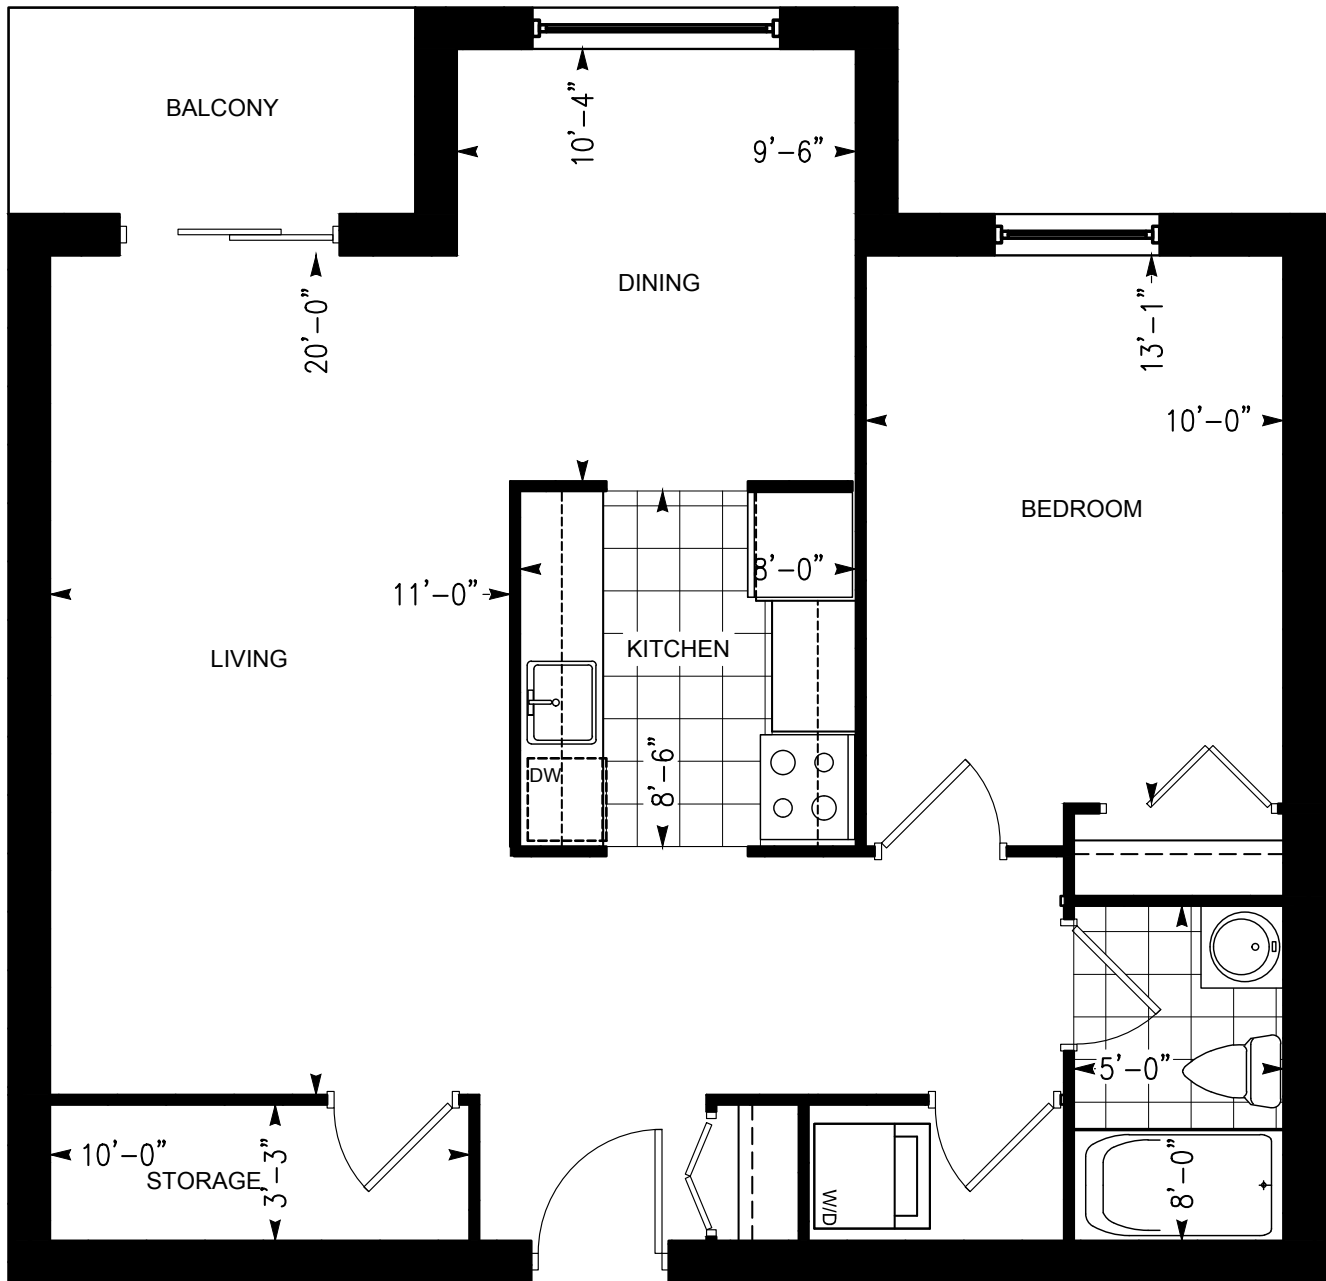

STONEHEDGE TOWERS

619 WILLIAM STREET, LONDON, ONTARIO

ONE BEDROOM SUITE - LARGE

Dimensions shown for typical floorplans are not exact, actual sizes may vary. Please contact your leasing consultant for more information.