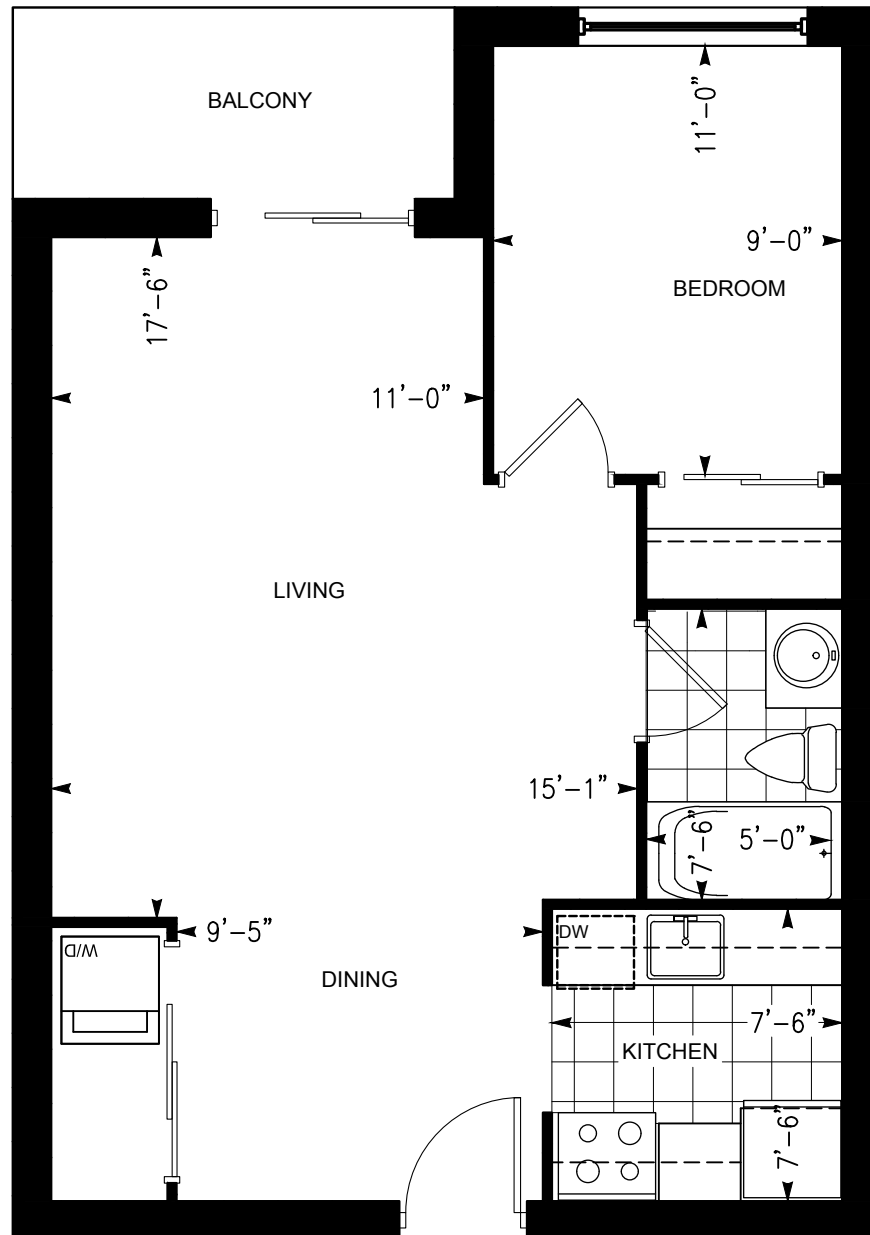

# STONEHEDGE TOWERS

619 WILLIAM STREET, LONDON, ONTARIO

ONE BEDROOM SUITE

Dimensions shown for typical floorplans are not exact, actual sizes may vary. Please contact your leasing consultant for more information.