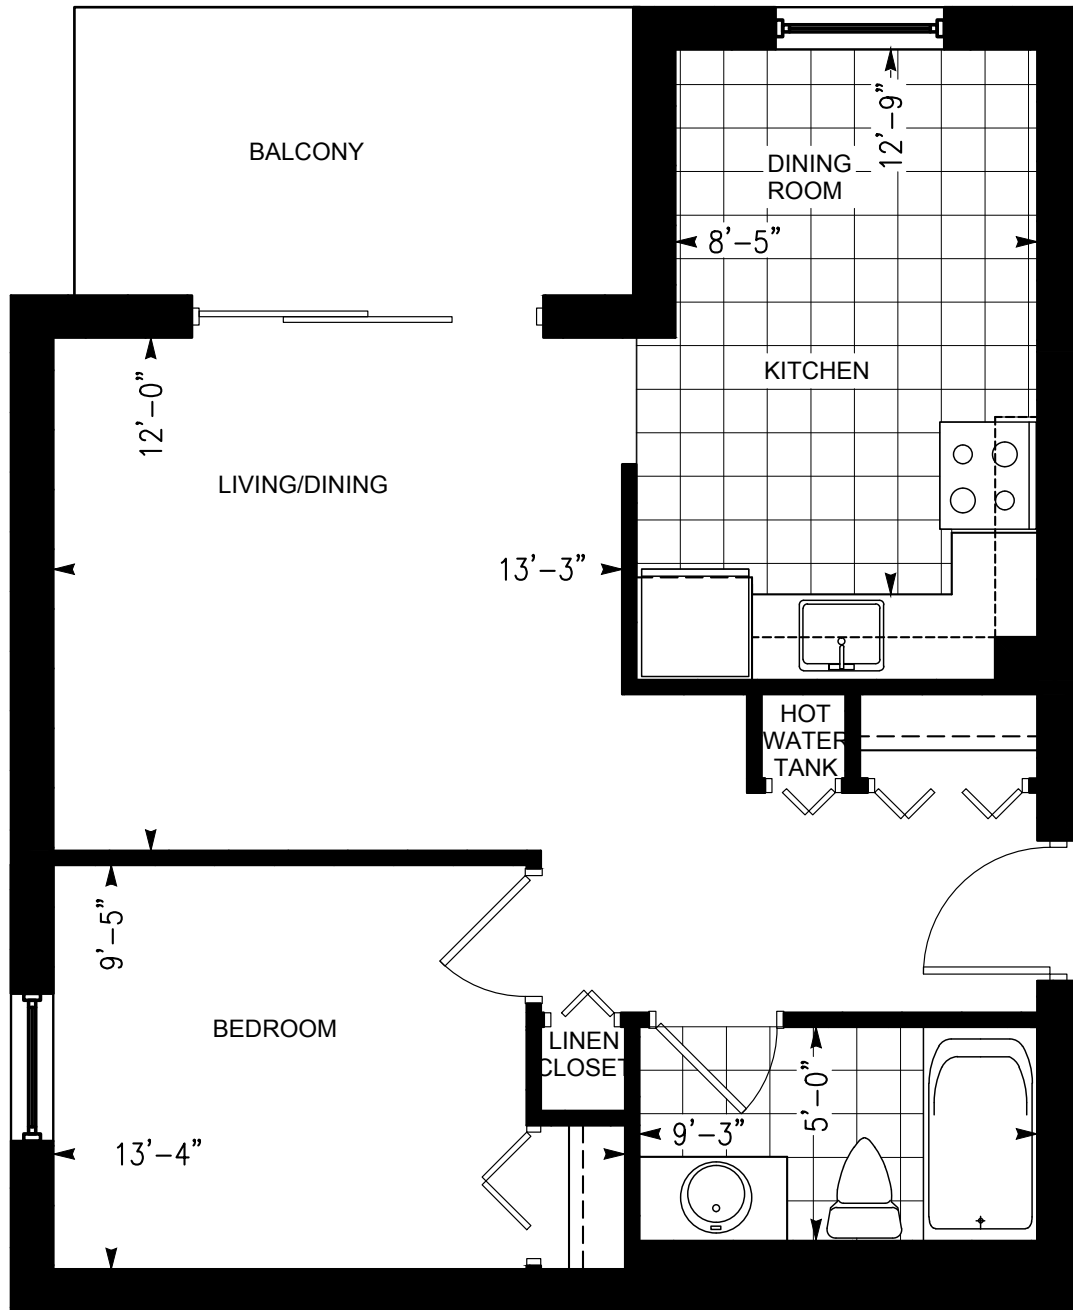

SHORELINE TOWERS

8575 RIVERSIDE DRIVE, WINDSOR, ONTARIO

ONE BEDROOM SUITE - MEDIUM

Dimensions shown for typical floorplans are not exact, actual sizes may vary. Please contact your leasing consultant for more information.