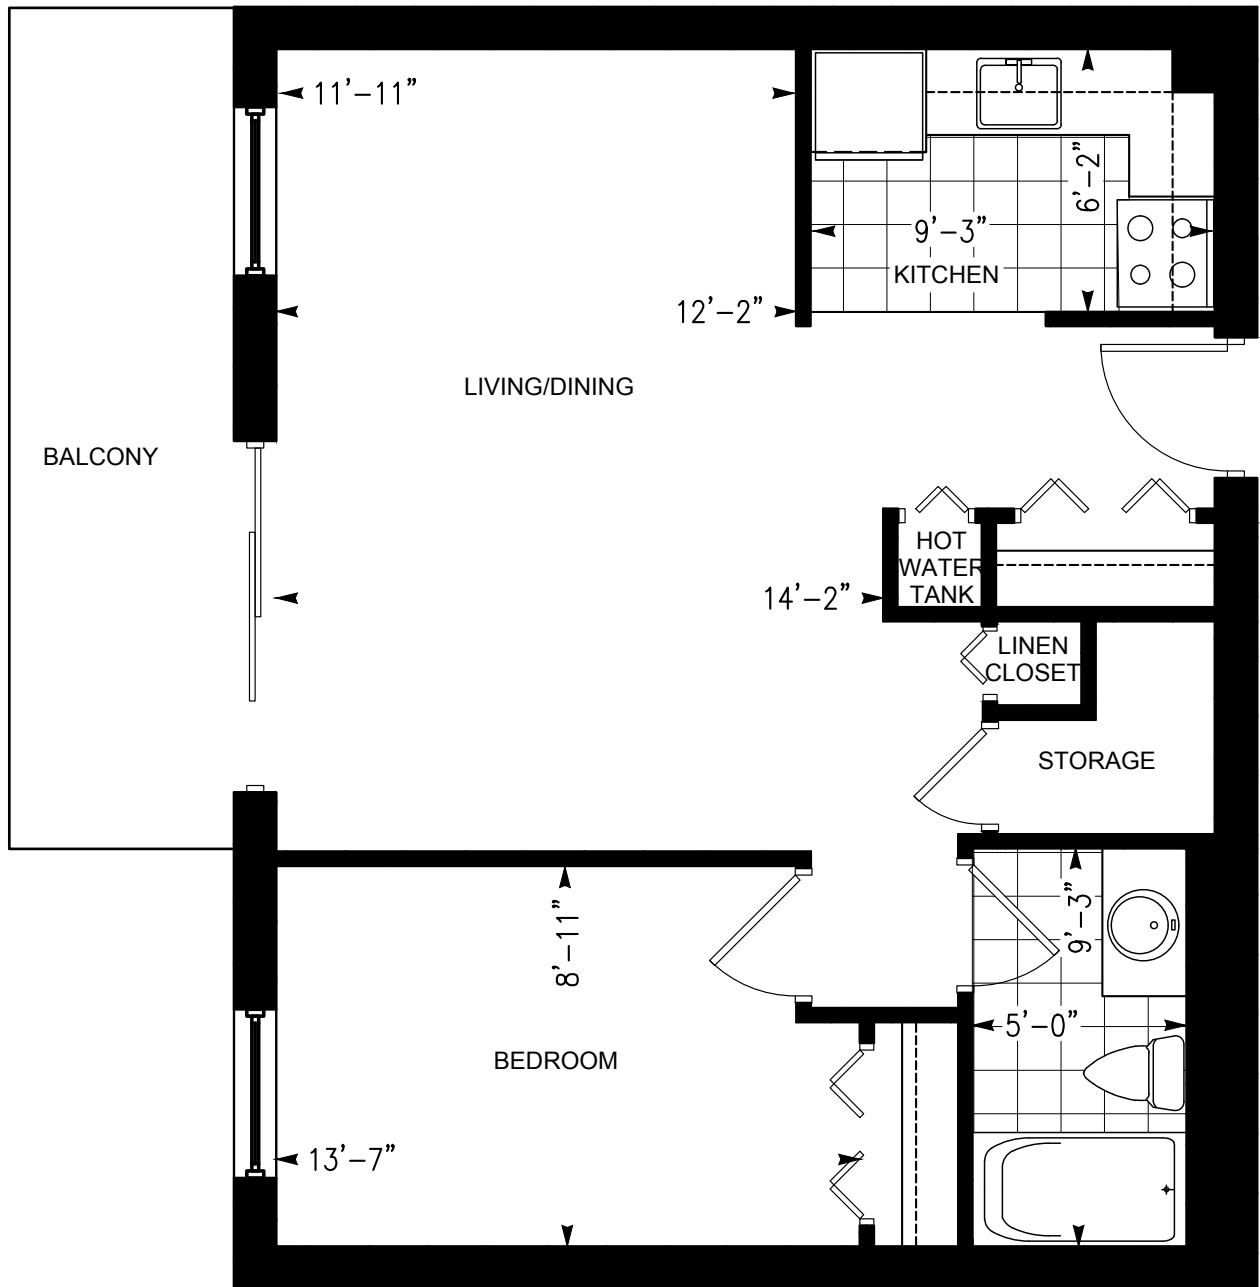

SHORELINE TOWERS

8575 RIVERSIDE DRIVE, WINDSOR, ONTARIO

ONE BEDROOM SUITE - LARGE

Dimensions shown for typical floorplans are not exact, actual sizes may vary. Please contact your leasing consultant for more information.