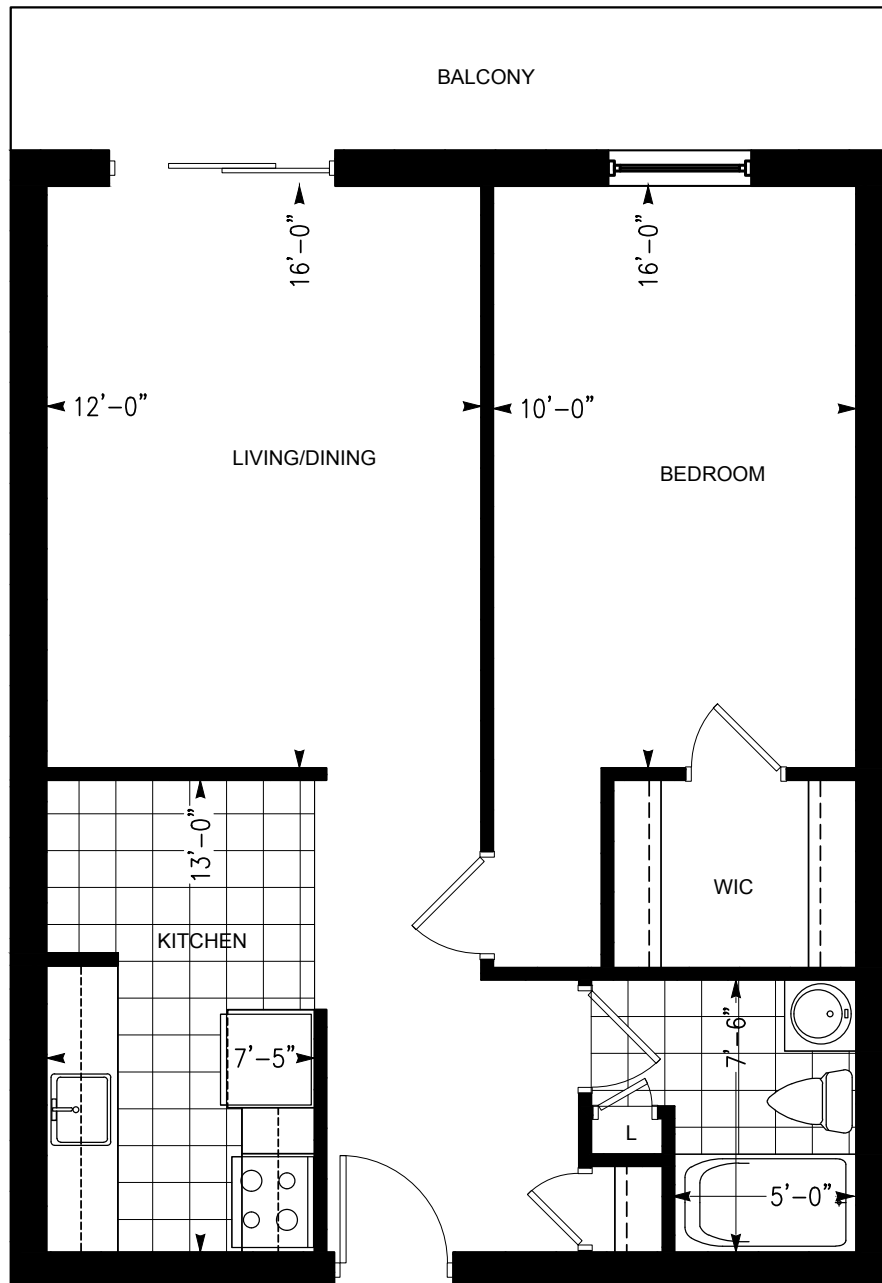

# RIVER RIDGE TOWERS

76 MARY STREET, CHATHAM, ONTARIO

ONE BEDROOM SUITE

Dimensions shown for typical floorplans are not exact, actual sizes may vary. Please contact your leasing consultant for more information.